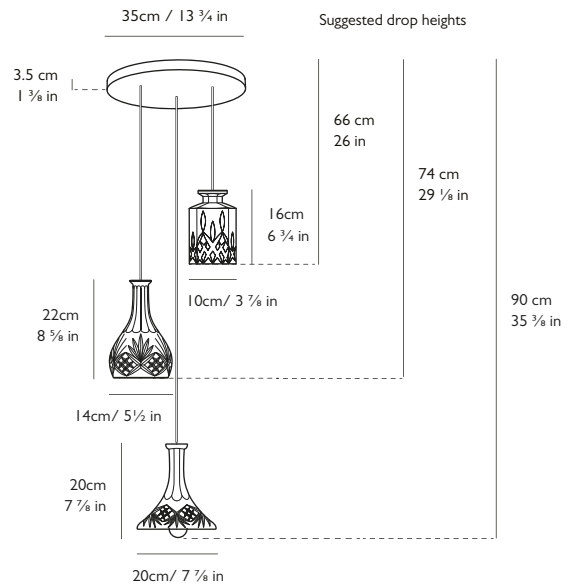

LEE BROOM

DECANTERLIGHT CHANDELIER 3 PIECE

PRODUCT DETAILS

Name

Decanterlight Chandelier 3 Piece

Finish & Product Code 110-130v 220-240v

Chandelier 3 Piece NDC0170 NDC0070

Materials

Lead crystal, brushed brass, steel

Illumination 110-130v

6w, 2700k, 200 lumen

Bulb: E26, 2w LED, 100 lumen, 25k hrs (3x supplied), CRI 80

Illumination 220-240v

13.5w, 2700k, 780 lumen

Bulb: E27, 4.5w LED, 470 lumen, 15k hrs (3x supplied), CRI 80

1 x Tulip @ H 20cm x Dia 20cm / H 7 7/8 in x Dia 7 7/8 in

1 x Bell @ H 22cm x Dia 14cm / H 8 5/8 in x Dia 5 1/2 in

1 x Square @ H 16cm x Dia 10cm / H 6 1/4 in x Dia 3 7/8 in

Suspension

Length: 3 x 300cm / 118 1/8 in

Adjustable cord

Gold fabric outer

Ceiling Plate / Canopy

H 3.5cm x Dia 35cm / H 1 3/8 in x Dia 13 3/4 in

Round steel in satin white finish

Weight

Product (net) 6.7kg / 14.7lb / Boxed (gross) 6.8kg / 14.9lb

For more information please contact: