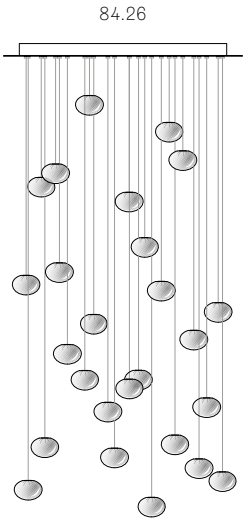

± Ø100 - 120mm

Image shown above 84.14 with round canopy

Series	84
Mounting	Ceiling mounted
Glass Colour	Clear
Lamp	1W LED, 2700K, 100lm (2500K and 3000K options available) 10W Xenon, 2600K, 81lm
Coaxial Length	3000mm standard / up to 30500mm maximum Adjustable length: 84.1 - 84.9 Non-adjustable Length: 84.11 - 84.61
Canopy Finishes	84.1 - 84.7: white, black or brushed nickel canopy 84.9 - 84.61: white canopy
Materials	Blown glass, copper mesh, braided metal coaxial cable, electrical components, steel canopy
Power Supply	Integral Remote mounted for 84.1m Bocci recommends remote mounting power supplies for ease of long-term maintenance.
Environment	Indoor, dry location. IP30
Note	Every single Bocci product is handmade. Each one is variously blown, poured, carved, polished, packed and dispatched directly by us. As such, no two products are identical; they are individual, irregular expressions of our research.
Patent #	US Patent pending EU 003611144-0001 to 0004

Certifications

Weight (kg)

Round

84.1	2
84.3	6.5
84.5	10.7
84.7	15.2
84.13	29.6
84.14	40.2
84.26	67.7
84.36	91.4
84.19	45.8
84.37	84.8
84.61	139

Square

84.11	36.6
84.26	69.5
84.36	113.4

Rectangle

84.9	28.2
84.11	36.6
84.14	39.5
84.20	67.7
84.26	80
84.36	91.8

ADJUSTABLE LENGTH

NON-ADJUSTABLE LENGTH

Best practices for wiring multiple single pendant fixtures with remote mounted power supplies:

- Multiple single pendant fixtures should be wired in parallel. DO NOT wire in series.
- Bocci recommends a home run line for each fixture location to avoid significant voltage drop.
- Calculations for distance to the power supply, or required wire gauge in order to avoid voltage drop, are the responsibility of the installing party.

All dimensions are in millimeters (mm) unless otherwise specified.

NON-ADJUSTABLE LENGTH

up to 3000
standard
up to 30500
custom

1000 x 335

600

1100 x 370

755

All dimensions are in millimeters (mm)
unless otherwise specified.