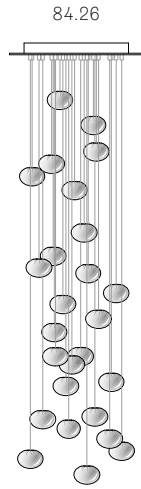

± Ø100 - 120mm

Image shown above 84.14 with round canopy

Series	84
Mounting	Ceiling mounted
Glass Colour	Clear
Lamp	1W LED, 2700K, 100lm (2500K and 3000K options available) 10W Xenon, 2600K, 81lm
Coaxial Length	3000mm standard / up to 30500mm maximum Adjustable length: 84.1 - 84.9 Non-adjustable Length: 84.11 - 84.61
Canopy Finishes	84.1 - 84.7: white, black or brushed nickel canopy 84.9 - 84.61: white canopy
Materials	Blown glass, copper mesh, braided metal coaxial cable, electrical components, steel canopy
Power Supply	Integral Remote mounted for 84.1m Bocci recommends remote mounting power supplies for ease of long-term maintenance.
Environment	Indoor, dry location. IP30
Note	Every single Bocci product is handmade. Each one is variously blown, poured, carved, polished, packed and dispatched directly by us. As such, no two products are identical; they are individual, irregular expressions of our research.
Patent #	US Patent pending EU 003611144-0001 to 0004

Certifications

Weight (kg)

Round

84.1	2
84.3	6.5
84.5	10.7
84.7	15.2
84.13	29.6
84.14	40.2
84.26	67.7
84.36	91.4
84.19	45.8
84.37	84.8
84.61	139

Square

84.11	36.6
84.26	69.5
84.36	113.4

Rectangle

84.9	28.2
84.11	36.6
84.14	39.5
84.20	67.7
84.26	80
84.36	91.8

ADJUSTABLE LENGTH

NON-ADJUSTABLE LENGTH

Best practices for wiring multiple single pendant fixtures with remote mounted power supplies:

- Multiple single pendant fixtures should be wired in parallel. DO NOT wire in series.
- Bocci recommends a home run line for each fixture location to avoid significant voltage drop.
- Calculations for distance to the power supply, or required wire gauge in order to avoid voltage drop, are the responsibility of the installing party.

All dimensions are in millimeters (mm) unless otherwise specified.

NON-ADJUSTABLE LENGTH

up to 3000
standard
up to 30500
custom

1000 x 335

600

1100 x 370

755

All dimensions are in millimeters (mm)
unless otherwise specified.