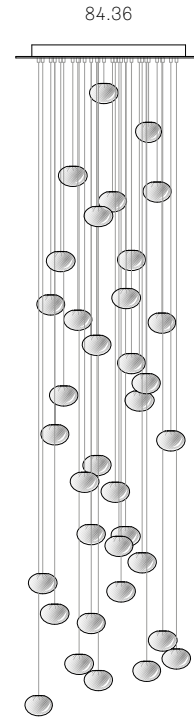

± Ø100 - 120mm

Image shown above 84.14 with round canopy

Series	84
Mounting	Ceiling mounted
Glass Colour	Clear
Lamp	1W LED, 2700K, 100lm (2500K and 3000K options available) 10W Xenon, 2600K, 81lm
Coaxial Length	3000mm standard / up to 30500mm maximum Adjustable length: 84.1 - 84.9 Non-adjustable Length: 84.11 - 84.61
Canopy Finishes	84.1 - 84.7: white, black or brushed nickel canopy 84.9 - 84.61: white canopy
Materials	Blown glass, copper mesh, braided metal coaxial cable, electrical components, steel canopy
Power Supply	Integral Remote mounted for 84.1m Bocci recommends remote mounting power supplies for ease of long-term maintenance.
Environment	Indoor, dry location. IP30
Note	Every single Bocci product is handmade. Each one is variously blown, poured, carved, polished, packed and dispatched directly by us. As such, no two products are identical; they are individual, irregular expressions of our research.
Patent #	US Patent pending EU 003611144-0001 to 0004

Certifications

Weight (kg)

Round

84.1	2
84.3	6.5
84.5	10.7
84.7	15.2
84.13	29.6
84.14	40.2
84.26	67.7
84.36	91.4
84.19	45.8
84.37	84.8
84.61	139

Square

84.11	36.6
84.26	69.5
84.36	113.4

Rectangle

84.9	28.2
84.11	36.6
84.14	39.5
84.20	67.7
84.26	80
84.36	91.8

ADJUSTABLE LENGTH

NON-ADJUSTABLE LENGTH

Best practices for wiring multiple single pendant fixtures with remote mounted power supplies:

- Multiple single pendant fixtures should be wired in parallel. DO NOT wire in series.
- Bocci recommends a home run line for each fixture location to avoid significant voltage drop.
- Calculations for distance to the power supply, or required wire gauge in order to avoid voltage drop, are the responsibility of the installing party.

All dimensions are in millimeters (mm) unless otherwise specified.

NON-ADJUSTABLE LENGTH

up to 3000
standard
up to 30500
custom

1000 x 335

600

1100 x 370

755

All dimensions are in millimeters (mm)
unless otherwise specified.