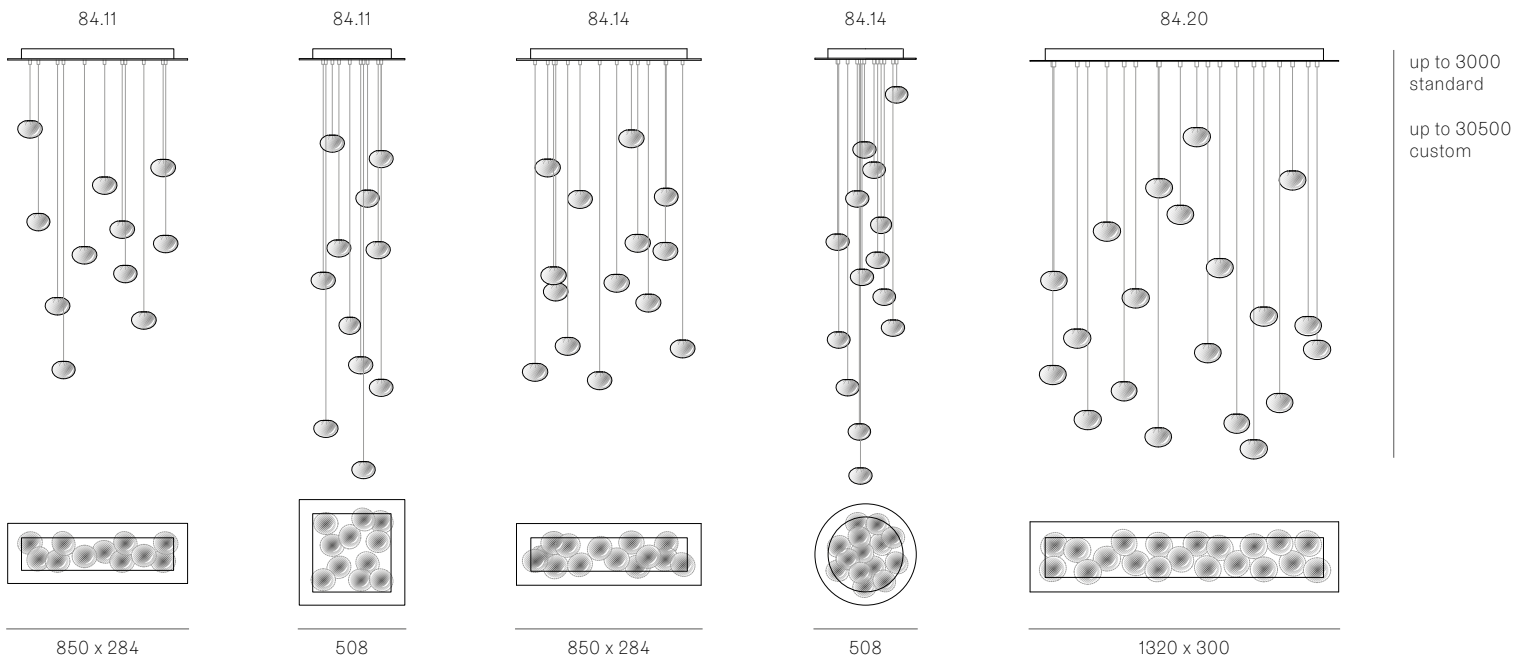

± Ø100 - 120mm

Image shown above 84.14 with round canopy

Series	84
Mounting	Ceiling mounted
Glass Colour	Clear
Lamp	1W LED, 2700K, 100lm (2500K and 3000K options available) 10W Xenon, 2600K, 81lm
Coaxial Length	3000mm standard / up to 30500mm maximum Adjustable length: 84.1 - 84.9 Non-adjustable Length: 84.11 - 84.61
Canopy Finishes	84.1 - 84.7: white, black or brushed nickel canopy 84.9 - 84.61: white canopy
Materials	Blown glass, copper mesh, braided metal coaxial cable, electrical components, steel canopy
Power Supply	Integral Remote mounted for 84.1m Bocci recommends remote mounting power supplies for ease of long-term maintenance.
Environment	Indoor, dry location. IP30
Note	Every single Bocci product is handmade. Each one is variously blown, poured, carved, polished, packed and dispatched directly by us. As such, no two products are identical; they are individual, irregular expressions of our research.
Patent #	US Patent pending EU 003611144-0001 to 0004

Certifications

Weight (kg)

Round

84.1	2
84.3	6.5
84.5	10.7
84.7	15.2
84.13	29.6
84.14	40.2
84.26	67.7
84.36	91.4
84.19	45.8
84.37	84.8
84.61	139

Square

84.11	36.6
84.26	69.5
84.36	113.4

Rectangle

84.9	28.2
84.11	36.6
84.14	39.5
84.20	67.7
84.26	80
84.36	91.8

ADJUSTABLE LENGTH

NON-ADJUSTABLE LENGTH

Best practices for wiring multiple single pendant fixtures with remote mounted power supplies:

- Multiple single pendant fixtures should be wired in parallel. DO NOT wire in series.
- Bocci recommends a home run line for each fixture location to avoid significant voltage drop.
- Calculations for distance to the power supply, or required wire gauge in order to avoid voltage drop, are the responsibility of the installing party.

All dimensions are in millimeters (mm) unless otherwise specified.

NON-ADJUSTABLE LENGTH

up to 3000
standard
up to 30500
custom

1000 x 335

600

1100 x 370

755

All dimensions are in millimeters (mm)
unless otherwise specified.