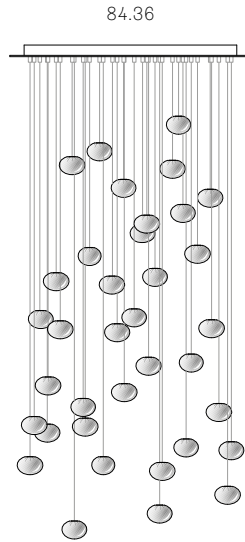

± Ø100 - 120mm

Image shown above 84.14 with round canopy

Series	84
Mounting	Ceiling mounted
Glass Colour	Clear
Lamp	1W LED, 2700K, 100lm (2500K and 3000K options available) 10W Xenon, 2600K, 81lm
Coaxial Length	3000mm standard / up to 30500mm maximum Adjustable length: 84.1 - 84.9 Non-adjustable Length: 84.11 - 84.61
Canopy Finishes	84.1 - 84.7: white, black or brushed nickel canopy 84.9 - 84.61: white canopy
Materials	Blown glass, copper mesh, braided metal coaxial cable, electrical components, steel canopy
Power Supply	Integral Remote mounted for 84.1m Bocci recommends remote mounting power supplies for ease of long-term maintenance.
Environment	Indoor, dry location. IP30
Note	Every single Bocci product is handmade. Each one is variously blown, poured, carved, polished, packed and dispatched directly by us. As such, no two products are identical; they are individual, irregular expressions of our research.
Patent #	US Patent pending EU 003611144-0001 to 0004

Certifications

Weight (kg)

Round

84.1	2
84.3	6.5
84.5	10.7
84.7	15.2
84.13	29.6
84.14	40.2
84.26	67.7
84.36	91.4
84.19	45.8
84.37	84.8
84.61	139

Square

84.11	36.6
84.26	69.5
84.36	113.4

Rectangle

84.9	28.2
84.11	36.6
84.14	39.5
84.20	67.7
84.26	80
84.36	91.8

ADJUSTABLE LENGTH

NON-ADJUSTABLE LENGTH

Best practices for wiring multiple single pendant fixtures with remote mounted power supplies:

- Multiple single pendant fixtures should be wired in parallel. DO NOT wire in series.
- Bocci recommends a home run line for each fixture location to avoid significant voltage drop.
- Calculations for distance to the power supply, or required wire gauge in order to avoid voltage drop, are the responsibility of the installing party.

All dimensions are in millimeters (mm) unless otherwise specified.

NON-ADJUSTABLE LENGTH

up to 3000
standard
up to 30500
custom

1000 x 335

600

1100 x 370

755

All dimensions are in millimeters (mm)
unless otherwise specified.