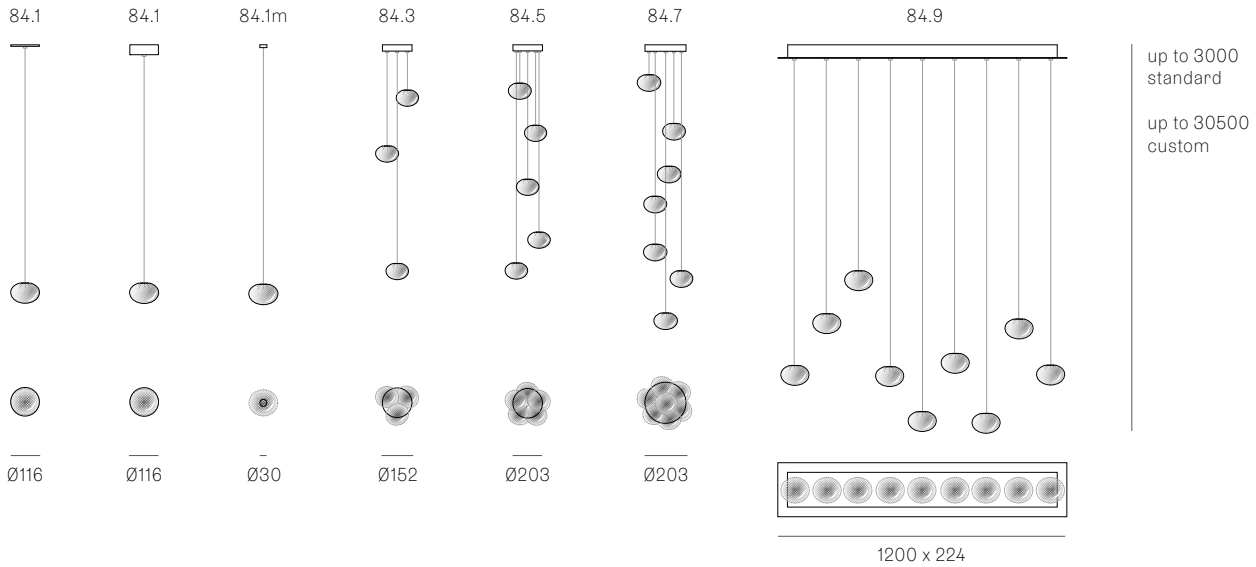

± Ø100 - 120mm

Image shown above 84.14 with round canopy

Series	84
Mounting	Ceiling mounted
Glass Colour	Clear
Lamp	1W LED, 2700K, 100lm (2500K and 3000K options available) 10W Xenon, 2600K, 81lm
Coaxial Length	3000mm standard / up to 30500mm maximum Adjustable length: 84.1 - 84.9 Non-adjustable Length: 84.11 - 84.61
Canopy Finishes	84.1 - 84.7: white, black or brushed nickel canopy 84.9 - 84.61: white canopy
Materials	Blown glass, copper mesh, braided metal coaxial cable, electrical components, steel canopy
Power Supply	Integral Remote mounted for 84.1m Bocci recommends remote mounting power supplies for ease of long-term maintenance.
Environment	Indoor, dry location. IP30
Note	Every single Bocci product is handmade. Each one is variously blown, poured, carved, polished, packed and dispatched directly by us. As such, no two products are identical; they are individual, irregular expressions of our research.
Patent #	US Patent pending EU 003611144-0001 to 0004

Certifications

Weight (kg)

Round

84.1	2
84.3	6.5
84.5	10.7
84.7	15.2
84.13	29.6
84.14	40.2
84.26	67.7
84.36	91.4
84.19	45.8
84.37	84.8
84.61	139

Square

84.11	36.6
84.26	69.5
84.36	113.4

Rectangle

84.9	28.2
84.11	36.6
84.14	39.5
84.20	67.7
84.26	80
84.36	91.8

ADJUSTABLE LENGTH

NON-ADJUSTABLE LENGTH

Best practices for wiring multiple single pendant fixtures with remote mounted power supplies:

- Multiple single pendant fixtures should be wired in parallel. DO NOT wire in series.
- Bocci recommends a home run line for each fixture location to avoid significant voltage drop.
- Calculations for distance to the power supply, or required wire gauge in order to avoid voltage drop, are the responsibility of the installing party.

All dimensions are in millimeters (mm) unless otherwise specified.

NON-ADJUSTABLE LENGTH

up to 3000
standard
up to 30500
custom

1000 x 335

600

1100 x 370

755

All dimensions are in millimeters (mm)
unless otherwise specified.