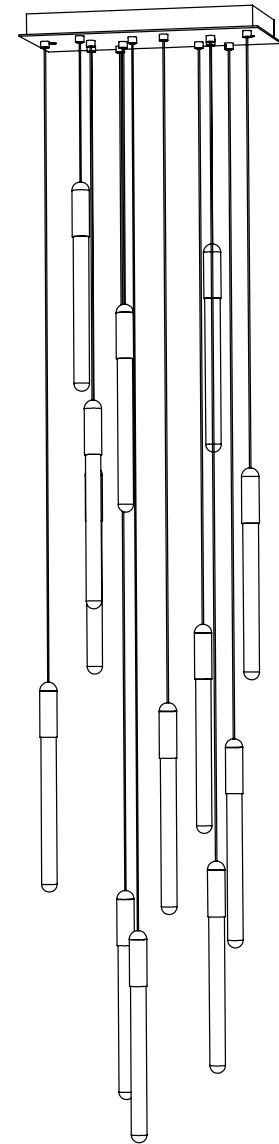

CASCADIA

C13 RECTANGULAR

CODE CA171310

FINISH Brushed Brass

CODE CA171311

FINISH Brushed Blackened Brass

MATERIALS Brass, Glass

FINISH Brushed Brass
Brushed Blackened Brass

LAMPING Replaceable LED
39W, 4160 lumen
0-10 dimming
Temperature 2700K

WEIGHT 16.1 lbs (7.3kg)

CANOPY 15.7" (400mm) x 7.9" (200mm)
1.5" (38mm) deep
White

CABLE LENGTH 118" (3000mm) Standard Adjustable
Coax cable (silver in colour)

VOLTAGE 110V and 240V

CUSTOM OPTIONS

CABLE Standard cable is adjustable onsite
197" (5000mm) and 394" (10000mm)
available upon request.

Please inquire for pricing and lead time

CERTIFICATION

MADE IN ITALY

MATTHEW McCORMICK

©2020 MATTHEW McCORMICK STUDIO INC.
ALL RIGHTS RESERVED 26-02-2020