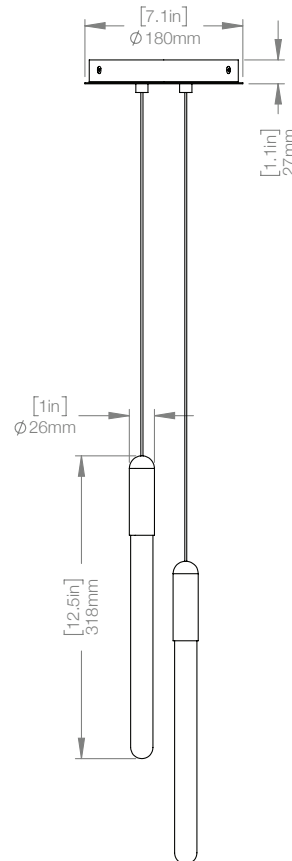

CASCADIA

C2 ROUND

CODE CA120010

FINISH Brushed Brass

CODE CA120011

FINISH Brushed Blackened Brass

MATERIALS Brass, Glass

FINISH Brushed Brass
Brushed Blackened Brass

LAMPING Replaceable LED
6W, 640 lumen
0-10 dimming
Temperature 2700K

WEIGHT 1.4 lbs (0.635kg)

CANOPY 7.1" (180mm) diameter
1.1" (27mm) deep
White

CABLE LENGTH 118" (3000mm) standard adjustable
Coax cable (silver in colour)

VOLTAGE 110V and 240V

CUSTOM OPTIONS

CABLE Standard cable is adjustable onsite
197" (5000mm) and 394" (10000mm)
available upon request.

Please inquire for pricing and lead time

CERTIFICATION

MADE IN ITALY