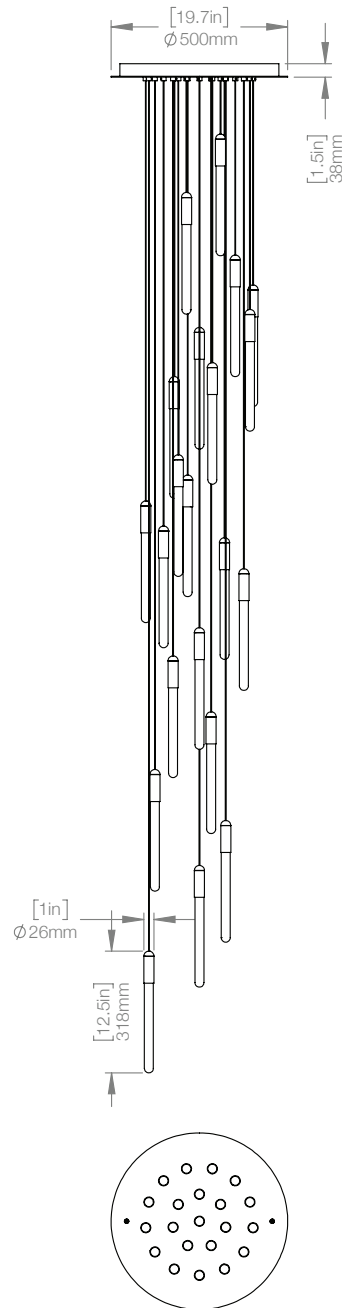

CASCADIA

C21 ROUND

CODE CA121010
FINISH Brushed Brass

CODE CA121011
FINISH Brushed Blackened Brass

MATERIALS Brass, Glass
FINISH Brushed Brass
Brushed Blackened Brass

LAMPING Replaceable LED
63W, 6720 lumen
0-10 dimming
Temperature 2700K

WEIGHT 34.1 lbs (15.5kg)

CANOPY 19.7" (400mm) diameter
1.5" (38mm) deep
White

CABLE LENGTH 118" (3000mm) standard adjustable
Coax cable (silver in colour)

VOLTAGE 110V and 240V

CUSTOM OPTIONS

CABLE Standard cable is adjustable onsite
197" (5000mm) and 394" (10000mm)
available upon request.

Please inquire for pricing and lead time

CERTIFICATION

MADE IN ITALY

MATTHEW McCORMICK

©2020 MATTHEW McCORMICK STUDIO INC.
ALL RIGHTS RESERVED 26-02-2020