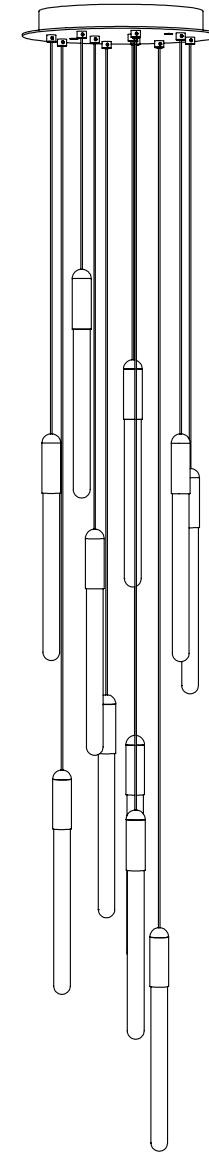

CASCADIA

C11 ROUND

CODE CA111010

FINISH Brushed Brass

CODE CA111011

FINISH Brushed Blackened Brass

MATERIALS Brass, Glass

FINISH Brushed Brass
Brushed Blackened Brass

LAMPING Replaceable LED
33W, 3520 lumen
0-10 dimming
Temperature 2700K

WEIGHT 17.4 lbs (8kg)

CANOPY 11.8" (300mm) diameter
1.5" (38mm) deep
White

CABLE LENGTH 118" (3000mm) standard adjustable
Coax cable (silver in colour)

VOLTAGE 110V and 240V

CUSTOM OPTIONS

CABLE Standard cable is adjustable onsite
197" (5000mm) and 394" (10000mm)
available upon request.

Please inquire for pricing and lead time

CERTIFICATION

MADE IN ITALY

MATTHEW McCORMICK

©2020 MATTHEW McCORMICK STUDIO INC.
ALL RIGHTS RESERVED 26-02-2020