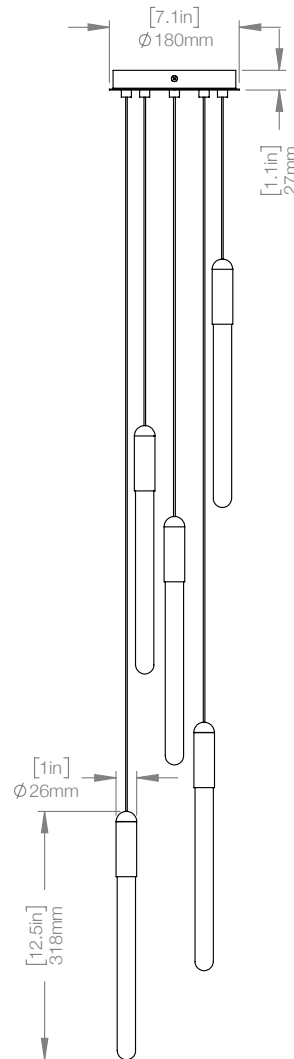

CASCADIA

C5 ROUND

CODE CA150010
FINISH Brushed Brass

CODE CA150011
FINISH Brushed Blackened Brass

MATERIALS Brass, Glass
FINISH Brushed Brass
Brushed Blackened Brass

LAMPING Replaceable LED
15W, 1600 lumen
0-10 dimming
Temperature 2700K

WEIGHT 9.3 lbs (4.2kg)

CANOPY 7.1" (180mm) diameter
1.1" (27mm) deep
White

CABLE LENGTH 118" (3000mm) standard adjustable
Coax cable (silver in colour)

VOLTAGE 110V and 240V

CUSTOM OPTIONS

CABLE Standard cable is adjustable onsite
197" (5000mm) and 394" (10000mm)
available upon request.

Please inquire for pricing and lead time

CERTIFICATION

MADE IN ITALY

MATTHEW McCORMICK

©2020 MATTHEW McCORMICK STUDIO INC.
ALL RIGHTS RESERVED 26-02-2020