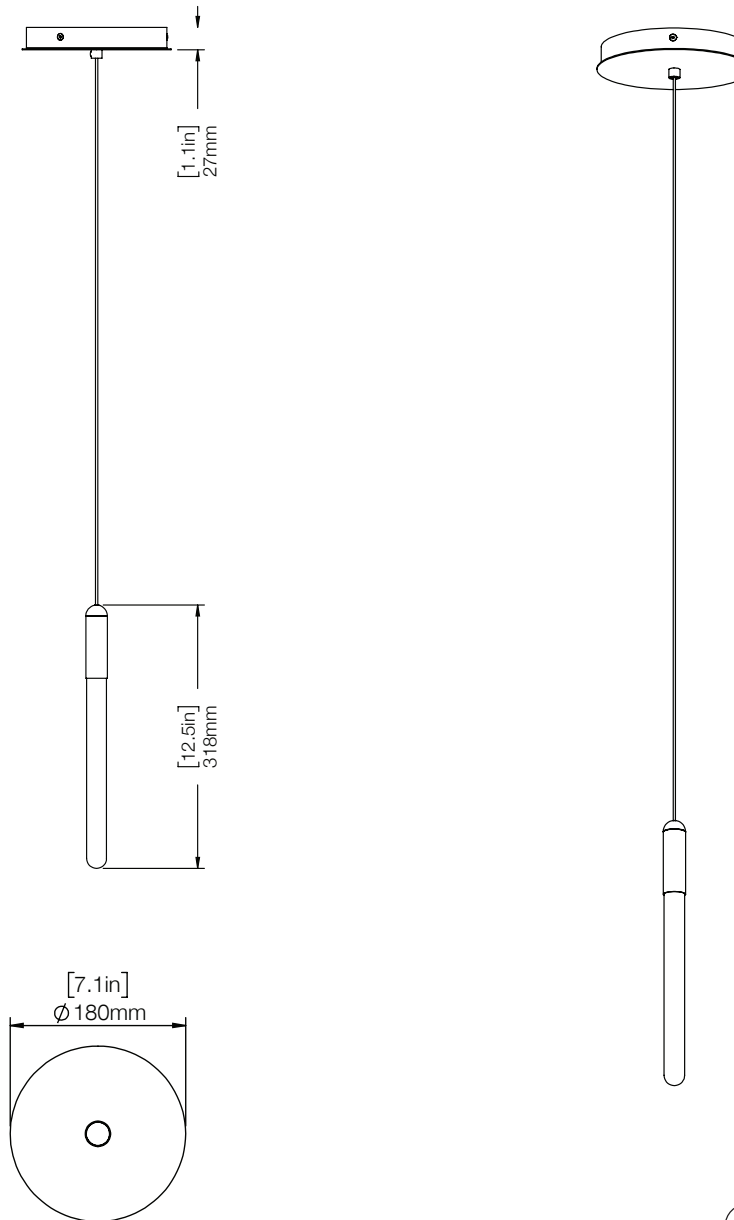

CASCADIA

C1 ROUND

CODE CA110010

FINISH Brushed Brass

CODE CA110011

FINISH Brushed Blackened Brass

MATERIALS Brass, Glass

FINISH Brushed Brass
Brushed Blackened Brass

LAMPING Replaceable LED
3W, 320 lumen
0-10 dimming
Temperature 2700K

WEIGHT 1.4 lbs (0.635kg)

CANOPY 7.1" (180mm) diameter
1.1" (27mm) deep
White

CABLE LENGTH 118" (3000mm) standard adjustable
Coax cable (silver in colour)

VOLTAGE 110V and 240V

CUSTOM OPTIONS

CABLE Standard cable is adjustable onsite
197" (5000mm) and 394" (10000mm)
available upon request.

Please inquire for pricing and lead time

CERTIFICATION

MADE IN ITALY