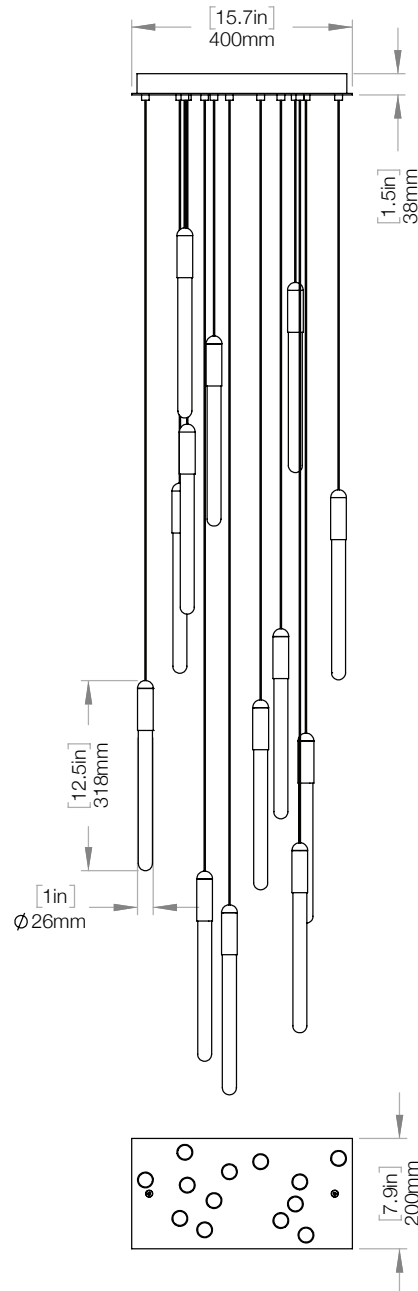

CASCADIA

C13 RECTANGULAR

CODE CA171310

FINISH Brushed Brass

CODE CA171311

FINISH Brushed Blackened Brass

MATERIALS Brass, Glass

FINISH Brushed Brass
Brushed Blackened Brass

LAMPING Replaceable LED
39W, 4160 lumen
0-10 dimming
Temperature 2700K

WEIGHT 16.1 lbs (7.3kg)

CANOPY 15.7" (400mm) x 7.9" (200mm)
1.5" (38mm) deep
White

CABLE LENGTH 118" (3000mm) Standard Adjustable
Coax cable (silver in colour)

VOLTAGE 110V and 240V

CUSTOM OPTIONS

CABLE Standard cable is adjustable onsite
197" (5000mm) and 394" (10000mm)
available upon request.

Please inquire for pricing and lead time

CERTIFICATION

MADE IN ITALY

MATTHEW McCORMICK

©2020 MATTHEW McCORMICK STUDIO INC.
ALL RIGHTS RESERVED 26-02-2020