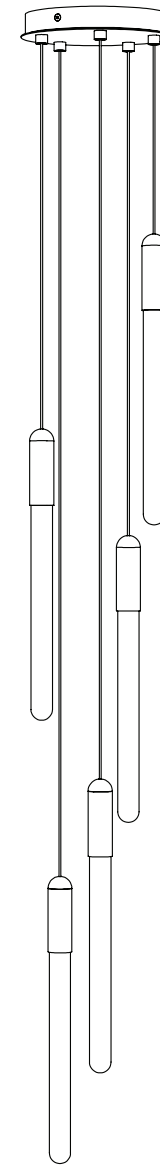

CASCADIA

C5 ROUND

CODE CA150010
FINISH Brushed Brass

CODE CA150011
FINISH Brushed Blackened Brass

MATERIALS Brass, Glass
FINISH Brushed Brass
Brushed Blackened Brass

LAMPING Replaceable LED
15W, 1600 lumen
0-10 dimming
Temperature 2700K

WEIGHT 9.3 lbs (4.2kg)

CANOPY 7.1" (180mm) diameter
1.1" (27mm) deep
White

CABLE LENGTH 118" (3000mm) standard adjustable
Coax cable (silver in colour)

VOLTAGE 110V and 240V

CUSTOM OPTIONS

CABLE Standard cable is adjustable onsite
197" (5000mm) and 394" (10000mm)
available upon request.

Please inquire for pricing and lead time

CERTIFICATION

MADE IN ITALY

MATTHEW McCORMICK

©2020 MATTHEW McCORMICK STUDIO INC.
ALL RIGHTS RESERVED 26-02-2020