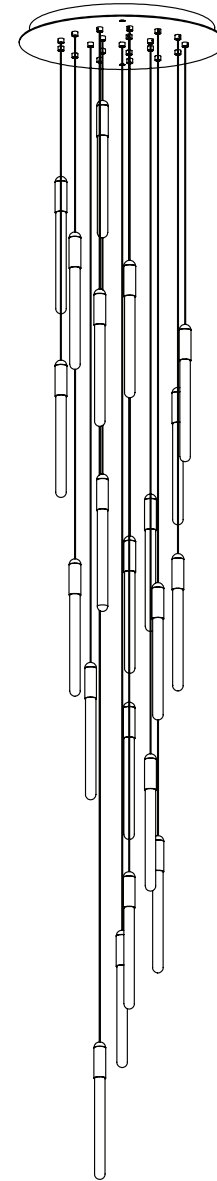

CASCADIA

C21 ROUND

CODE CA121010
FINISH Brushed Brass

CODE CA121011
FINISH Brushed Blackened Brass

MATERIALS Brass, Glass
FINISH Brushed Brass
Brushed Blackened Brass

LAMPING Replaceable LED
63W, 6720 lumen
0-10 dimming
Temperature 2700K

WEIGHT 34.1 lbs (15.5kg)

CANOPY 19.7" (400mm) diameter
1.5" (38mm) deep
White

CABLE LENGTH 118" (3000mm) standard adjustable
Coax cable (silver in colour)

VOLTAGE 110V and 240V

CUSTOM OPTIONS

CABLE Standard cable is adjustable onsite
197" (5000mm) and 394" (10000mm)
available upon request.

Please inquire for pricing and lead time

CERTIFICATION

MADE IN ITALY

MATTHEW McCORMICK

©2020 MATTHEW McCORMICK STUDIO INC.
ALL RIGHTS RESERVED 26-02-2020