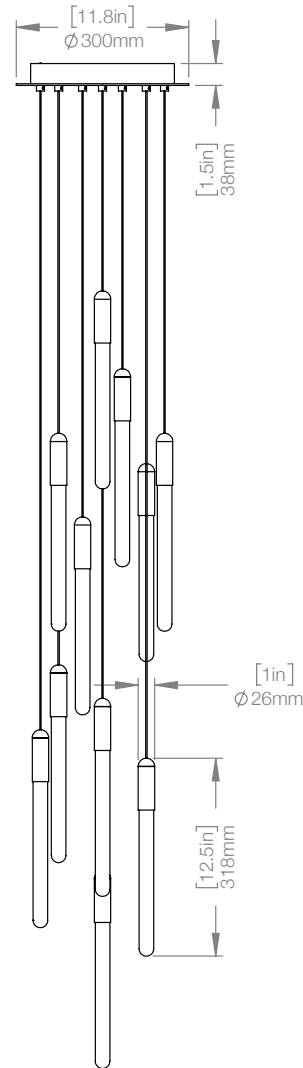

CASCADIA

C11 ROUND

CODE CA111010

FINISH Brushed Brass

CODE CA111011

FINISH Brushed Blackened Brass

MATERIALS Brass, Glass

FINISH Brushed Brass
Brushed Blackened Brass

LAMPING Replaceable LED
33W, 3520 lumen
0-10 dimming
Temperature 2700K

WEIGHT 17.4 lbs (8kg)

CANOPY 11.8" (300mm) diameter
1.5" (38mm) deep
White

CABLE LENGTH 118" (3000mm) standard adjustable
Coax cable (silver in colour)

VOLTAGE 110V and 240V

CUSTOM OPTIONS

CABLE Standard cable is adjustable onsite
197" (5000mm) and 394" (10000mm)
available upon request.

Please inquire for pricing and lead time

CERTIFICATION

MADE IN ITALY

MATTHEW McCORMICK

©2020 MATTHEW McCORMICK STUDIO INC.
ALL RIGHTS RESERVED 26-02-2020