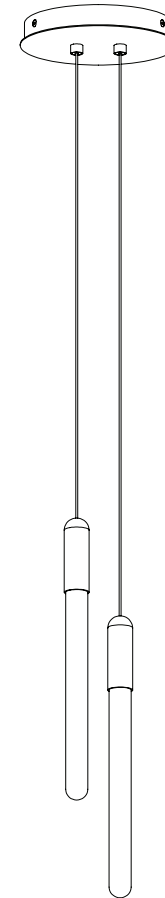

CASCADIA

C2 ROUND

CODE CA120010

FINISH Brushed Brass

CODE CA120011

FINISH Brushed Blackened Brass

MATERIALS Brass, Glass

FINISH Brushed Brass
Brushed Blackened Brass

LAMPING Replaceable LED
6W, 640 lumen
0-10 dimming
Temperature 2700K

WEIGHT 1.4 lbs (0.635kg)

CANOPY 7.1" (180mm) diameter
1.1" (27mm) deep
White

CABLE LENGTH 118" (3000mm) standard adjustable
Coax cable (silver in colour)

VOLTAGE 110V and 240V

CUSTOM OPTIONS

CABLE Standard cable is adjustable onsite
197" (5000mm) and 394" (10000mm)
available upon request.

Please inquire for pricing and lead time

CERTIFICATION

MADE IN ITALY