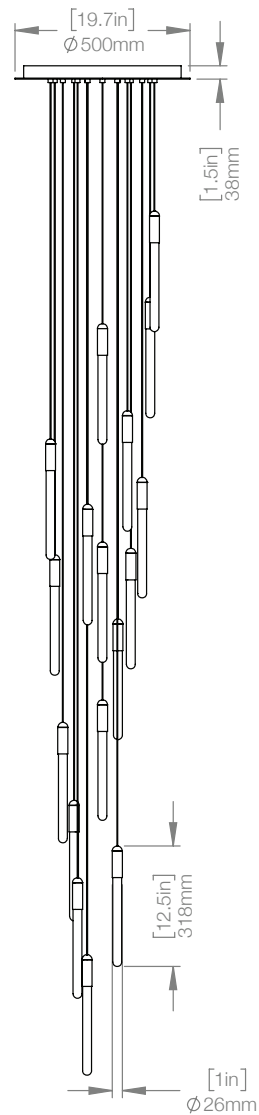

CASCADIA

C17 ROUND

CODE CA117010
FINISH Brushed Brass

CODE CA117011
FINISH Brushed Blackened Brass

MATERIALS Brass, Glass
FINISH Brushed Brass
Brushed Blackened Brass

LAMPING Replaceable LED
51W, 5440 lumen
0-10 dimming
Temperature 2700K

WEIGHT 23.4 lbs (10.6kg)

CANOPY 19.7" (400mm) diameter
1.5" (38mm) deep
White

CABLE LENGTH 118" (3000mm) standard adjustable
Coax cable (silver in colour)

VOLTAGE 110V and 240V

CUSTOM OPTIONS

CABLE Standard cable is adjustable onsite
197" (5000mm) and 394" (10000mm)
available upon request.

Please inquire for pricing and lead time

CERTIFICATION

MADE IN ITALY

MATTHEW McCORMICK

©2020 MATTHEW McCORMICK STUDIO INC.
ALL RIGHTS RESERVED 26-02-2020