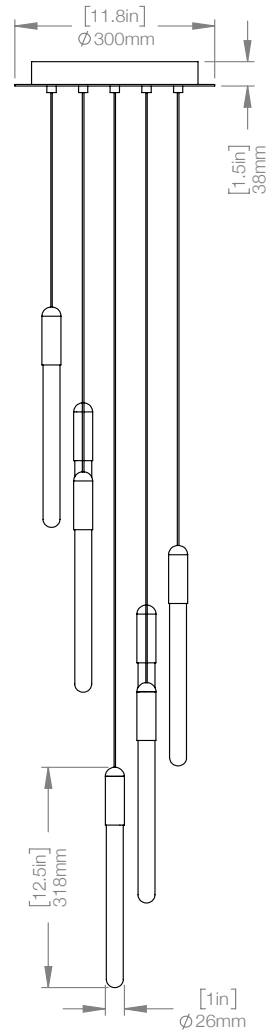

CASCADIA

C7 ROUND

CODE CA170010

FINISH Brushed Brass

CODE CA170011

FINISH Brushed Blackened Brass

MATERIALS Brass, Glass

FINISH Brushed Brass
Brushed Blackened Brass

LAMPING Replaceable LED
21W, 2240 lumen
0-10 dimming
Temperature 2700K

WEIGHT 11.3 lbs (5kg)

CANOPY 11.8" (300mm) diameter
1.5" (38mm) deep
White

CABLE LENGTH 118" (3000mm) standard adjustable
Coax cable (silver in colour)

VOLTAGE 110V and 240V

CUSTOM OPTIONS

CABLE Standard cable is adjustable onsite
197" (5000mm) and 394" (10000mm)
available upon request.

Please inquire for pricing and lead time

CERTIFICATION

MADE IN ITALY

MATTHEW McCORMICK

©2020 MATTHEW McCORMICK STUDIO INC.
ALL RIGHTS RESERVED 26-02-2020