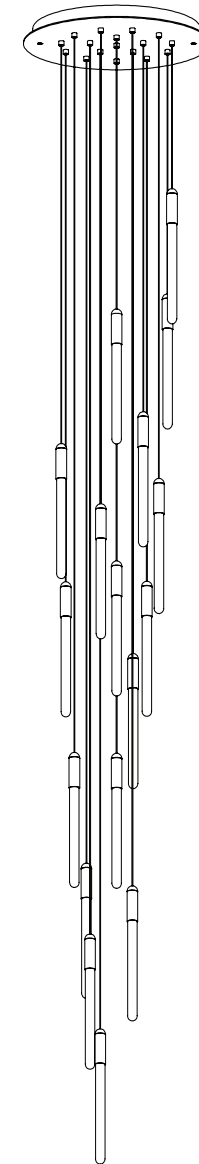

CASCADIA

C17 ROUND

CODE CA117010
FINISH Brushed Brass

CODE CA117011
FINISH Brushed Blackened Brass

MATERIALS Brass, Glass
FINISH Brushed Brass
Brushed Blackened Brass

LAMPING Replaceable LED
51W, 5440 lumen
0-10 dimming
Temperature 2700K

WEIGHT 23.4 lbs (10.6kg)

CANOPY 19.7" (400mm) diameter
1.5" (38mm) deep
White

CABLE LENGTH 118" (3000mm) standard adjustable
Coax cable (silver in colour)

VOLTAGE 110V and 240V

CUSTOM OPTIONS

CABLE Standard cable is adjustable onsite
197" (5000mm) and 394" (10000mm)
available upon request.

Please inquire for pricing and lead time

CERTIFICATION

MADE IN ITALY

MATTHEW McCORMICK

©2020 MATTHEW McCORMICK STUDIO INC.
ALL RIGHTS RESERVED 26-02-2020