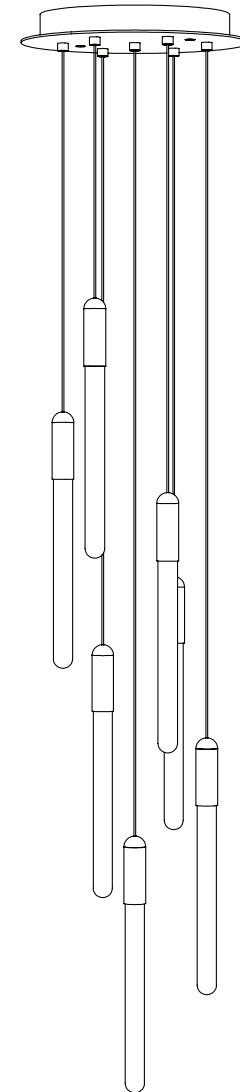

CASCADIA

C7 ROUND

CODE CA170010

FINISH Brushed Brass

CODE CA170011

FINISH Brushed Blackened Brass

MATERIALS Brass, Glass

FINISH Brushed Brass
Brushed Blackened Brass

LAMPING Replaceable LED
21W, 2240 lumen
0-10 dimming
Temperature 2700K

WEIGHT 11.3 lbs (5kg)

CANOPY 11.8" (300mm) diameter
1.5" (38mm) deep
White

CABLE LENGTH 118" (3000mm) standard adjustable
Coax cable (silver in colour)

VOLTAGE 110V and 240V

CUSTOM OPTIONS

CABLE Standard cable is adjustable onsite
197" (5000mm) and 394" (10000mm)
available upon request.

Please inquire for pricing and lead time

CERTIFICATION

MADE IN ITALY

MATTHEW McCORMICK

©2020 MATTHEW McCORMICK STUDIO INC.
ALL RIGHTS RESERVED 26-02-2020