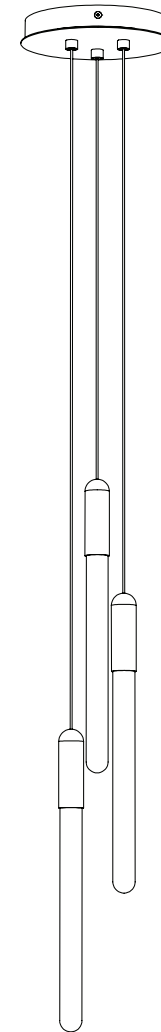

CASCADIA

C1 ROUND

CODE CA110010

FINISH Brushed Brass

CODE CA110011

FINISH Brushed Blackened Brass

MATERIALS Brass, Glass

FINISH Brushed Brass
Brushed Blackened Brass

VOLTAGE 110V and 240V

CUSTOM OPTIONS

CABLE Standard cable is adjustable onsite
197" (5000mm) and 394" (10000mm)
available upon request.

Please inquire for pricing and lead time

CERTIFICATION

MADE IN ITALY

CASCADIA

WEIGHT 1.4 lbs (0.635kg)

CANOPY 7.1" (180mm) diameter
1.1" (27mm) deep
White

CABLE LENGTH 118" (3000mm) standard adjustable
Coax cable (silver in colour)

VOLTAGE 110V and 240V

CUSTOM OPTIONS

CABLE Standard cable is adjustable onsite
197" (5000mm) and 394" (10000mm)
available upon request.