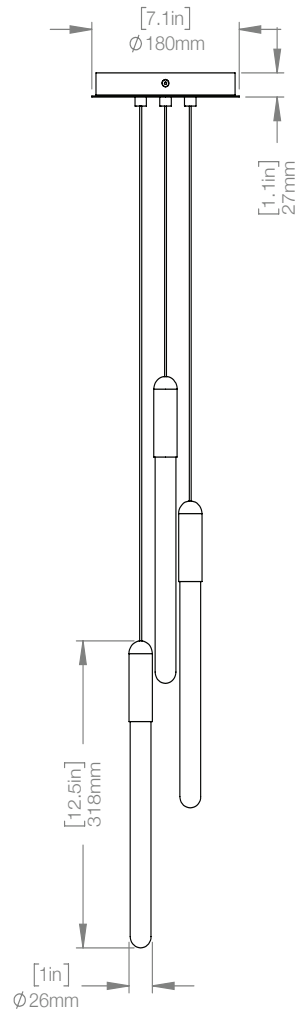

WEIGHT 1.4 lbs (0.635kg)

CANOPY 7.1" (180mm) diameter
1.1" (27mm) deep
White

CABLE LENGTH 118" (3000mm) standard adjustable
Coax cable (silver in colour)

VOLTAGE 110V and 240V

CUSTOM OPTIONS

CABLE Standard cable is adjustable onsite
197" (5000mm) and 394" (10000mm)
available upon request.

VOLTAGE 110V and 240V

CUSTOM OPTIONS

CABLE Standard cable is adjustable onsite
197" (5000mm) and 394" (10000mm)
available upon request.

Please inquire for pricing and lead time

CERTIFICATION

MADE IN ITALY

CASCADIA

WEIGHT 9.3 lbs (4.2kg)

CANOPY 7.1" (180mm) diameter
1.1" (27mm) deep
White

CABLE LENGTH 118" (3000mm) standard adjustable
Coax cable (silver in colour)

VOLTAGE 110V and 240V

CUSTOM OPTIONS

CABLE Standard cable is adjustable onsite
197" (5000mm) and 394" (10000mm)
available upon request.

CANOPY 11.8" (300mm) diameter
1.5" (38mm) deep
White

CABLE LENGTH 118" (3000mm) standard adjustable
Coax cable (silver in colour)

VOLTAGE 110V and 240V

CUSTOM OPTIONS

CABLE Standard cable is adjustable onsite
197" (5000mm) and 394" (10000mm)
available upon request.