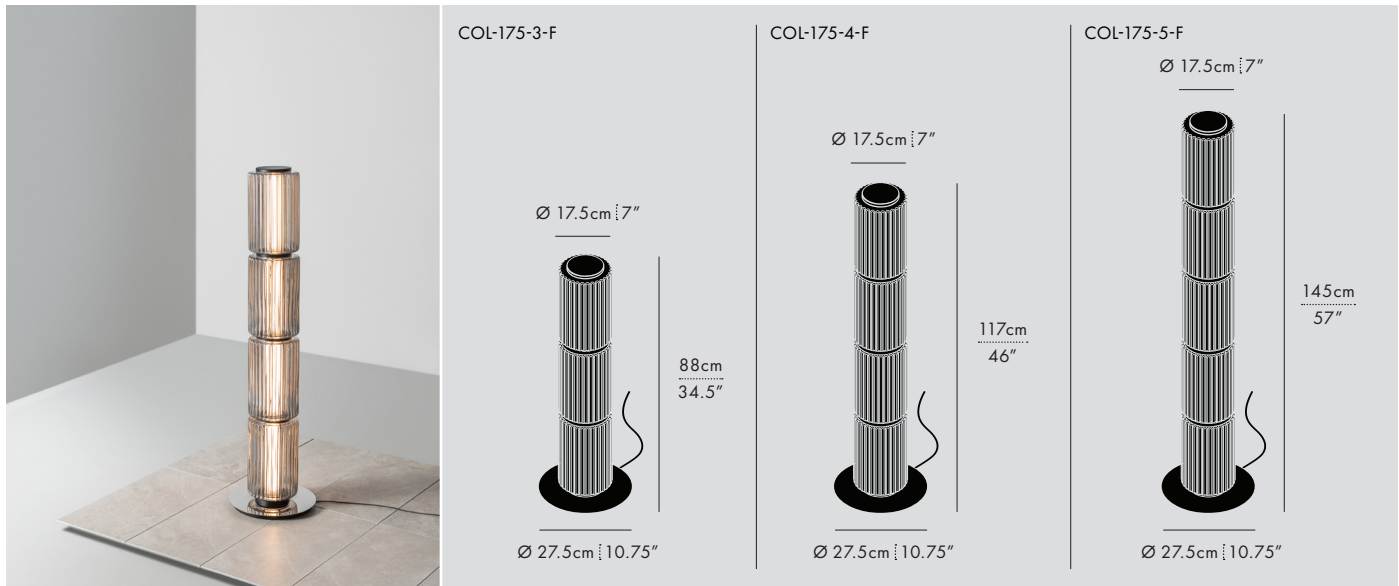

COLUMN 175 – F

FLOOR / DESIGNER: LUKAS PEET / 2023

A-N-D

MANUFACTURED IN CANADA

A-N-D.COM

COL-175-4-F-CBN-120

VISIT A-N-D.COM FOR 3D MODELS INCLUDING REVIT/IES.

DESCRIPTION

The Column conveys order, symmetry and magnificence. With a commutable quality, the luminaire is able to grow and increase its commanding presence in a room to affirm its powerful structure.

TYPE

Floor

DIMENSIONS

- Column Floor 3:
Ø 27.5 x 88cm / Ø 10.75" x 34.5"
- Column Floor 4:
Ø 27.5 x 117cm / Ø 10.75" x 46"
- Column Floor 5:
Ø 27.5 x 145cm / Ø 10.75" x 57"

TECHNICAL INFORMATION

- Input Voltage:
110–120V, 220–240V
- Lamping:
12W 24V DC LED (PER UNIT)
CRI 90+, 50,000 hours
- Controls:
Foot dimmer switch included

DIM TO WARM

MATERIALS

- Glass
- Aluminum
- Steel

FINISHES

CERTIFICATIONS

* APPLICATION: DRY INDOOR LOCATION ONLY

SERIES	SIZE	UNIT	TYPE	FINISH	VOLTAGE IN
COL	175	<input type="checkbox"/> 3	F	<input type="checkbox"/> CBN (CARBON)	<input type="checkbox"/> 120
		<input type="checkbox"/> 4		<input type="checkbox"/> IVO (IVORY)	<input type="checkbox"/> 230
		<input type="checkbox"/> 5		<input type="checkbox"/> AMB (AMBER)	