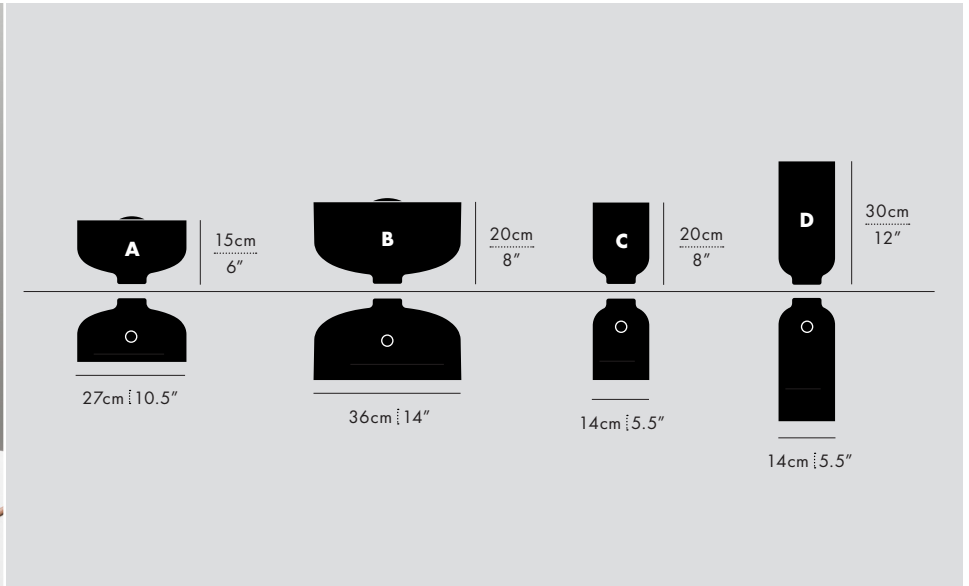

SPOTLIGHT VOLUMES – T

MANUFACTURED IN CANADA

LUKAS PEET / 2013

TABLE

SPT-T-D-B-AV-120

DESCRIPTION

Spotlight Volumes Table is based on four unique shade profiles. Utilizing the same form language as the Pendant, the Table lamp proposes an upright that can be adjusted using its dimming knob.

DIMENSIONS

Combination Dependant

TECHNICAL INFORMATION

- Input Voltage:
  110–120V, 220–240V
- Lamping:
  12W 2700K A19 LED
  (E26/E27, max. 12W per socket)
  140mm/5.5" Glass Globe for A Shade
  175mm/7" Glass Globe for B Shade
- Controls:
  Phase dimming

COLOUR TEMPERATURE OPTIONS

CERTIFICATIONS

* APPLICATION: DRY INDOOR LOCATION ONLY

MATERIALS

Aluminum
Aluminum dimmer knob