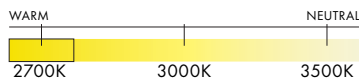

COLOUR TEMPERATURE OPTIONS