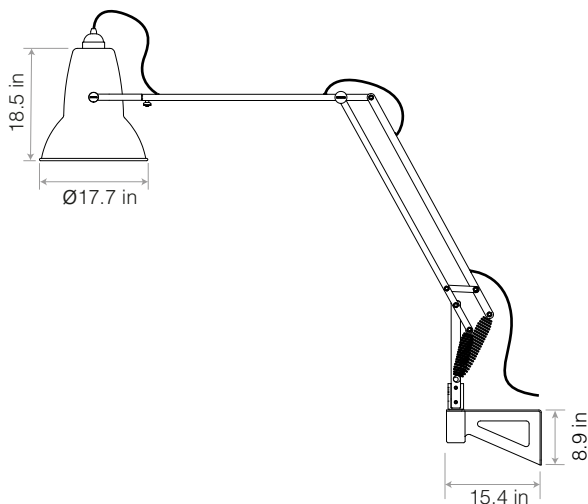

Original 1227™ Giant Lamp with Wall Bracket

ANGLEPOISE®
Abandon Darkness.

Original 1227™ Giant Collection | Technical Sheet

Launched In 2016 | Designed by George Carwardine

Max Horizontal Reach 94.1 in

Product	Closest RAL Reference
---------	-----------------------

Satin Finish

Lamp with Wall Bracket - Jet Black	RAL 9017
------------------------------------	----------

Custom Color or Finish

Description

Anglepoise wall lights are renowned for being functional, stylish and space saving and our stunning Original 1227™ Giant Wall Mounted Lamp is no exception. It may be three times the size of the Original 1227™ wall mounted lamp, but the articulated arm ensures total flexibility so you don't need a super-sized room to house it.

Dimensions

- Shade diameter: 17.7in
- Shade height: 18.5in
- Max reach: 94.1in (from wall to shade)
- Wall bracket (h x w x d): 8.9in x 6in x 15.4in
- Cable length: 177.2in
- Lamp Packaging (L x W x H): 38.6in x 25in x 72.4in
- Lamp Packaged Weight: 69lbs