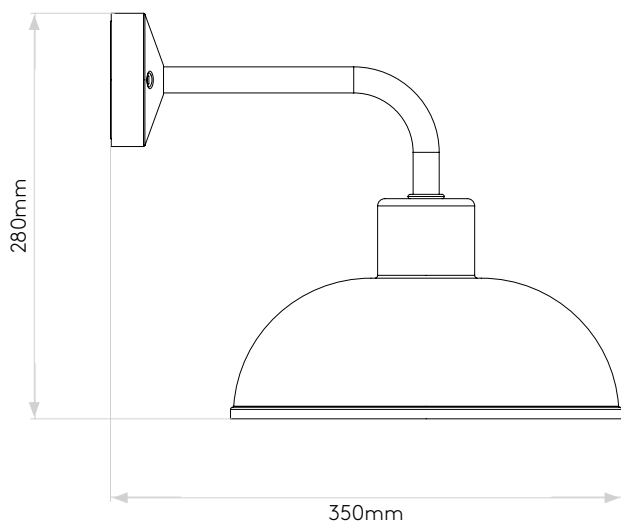

Please note that some dimensions may vary slightly due to manufacturing tolerances, this includes cable entry and fixing holes

Veillez noter que certaines dimensions peuvent varier légèrement en raison des tolérances de fabrication, y compris l'entrée de câble et les trous de fixation.

Bitte beachten Sie, dass die Maße Fertigungstoleranzen unterliegen und daher in geringem Umfang von der angegebenen Größe abweichen können. Dies gilt auch für Kabeleingänge und Befestigungslöcher.

Si prega notare che possono esserci piccole variazioni in alcune dimensioni dovute alle tolleranze di produzione, queste includono l'ingresso del cavo e i fori di fissaggio.