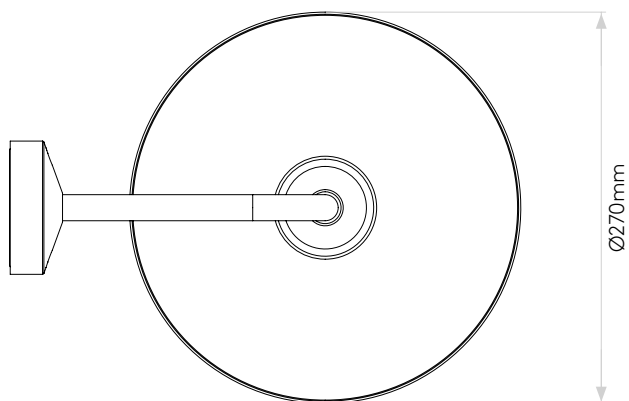

Please note that some dimensions may vary slightly due to manufacturing tolerances, this includes cable entry and fixing holes

Veillez noter que certaines dimensions peuvent varier légèrement en raison des tolérances de fabrication, y compris l'entrée de câble et les trous de fixation.

Bitte beachten Sie, dass die Maße Fertigungstoleranzen unterliegen und daher in geringem Umfang von der angegebenen Größe abweichen können. Dies gilt auch für Kabeleingänge und Befestigungslöcher.

Si prega notare che possono esserci piccole variazioni in alcune dimensioni dovute alle tolleranze di produzione, queste includono l'ingresso del cavo e i fori di fissaggio.