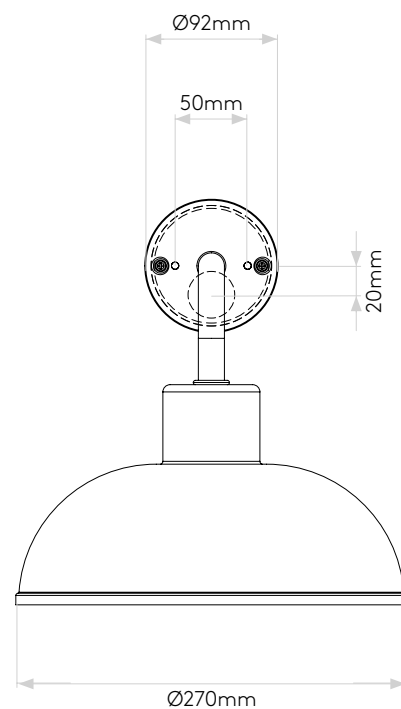

Please note that some dimensions may vary slightly due to manufacturing tolerances, this includes cable entry and fixing holes

Veillez noter que certaines dimensions peuvent varier légèrement en raison des tolérances de fabrication, y compris l'entrée de câble et les trous de fixation.

Bitte beachten Sie, dass die Maße Fertigungstoleranzen unterliegen und daher in geringem Umfang von der angegebenen Größe abweichen können. Dies gilt auch für Kabeleingänge und Befestigungslöcher.

Si prega notare che possono esserci piccole variazioni in alcune dimensioni dovute alle tolleranze di produzione, queste includono l'ingresso del cavo e i fori di fissaggio.