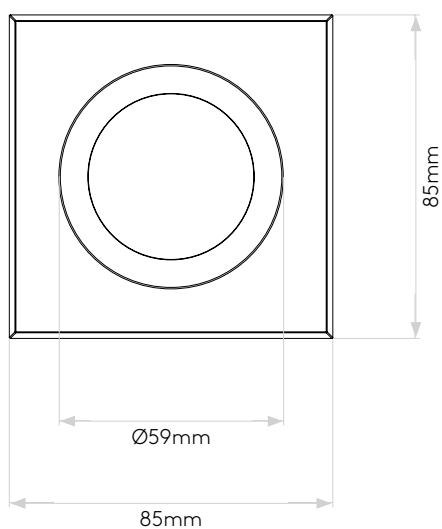

Please note that some dimensions may vary slightly due to manufacturing tolerances, this includes cable entry and fixing holes

Veuillez noter que certaines dimensions peuvent varier légèrement en raison des tolérances de fabrication, y compris l'entrée de câble et les trous de fixation.

Bitte beachten Sie, dass die Maße Fertigungstoleranzen unterliegen und daher in geringem Umfang von der angegebenen Größe abweichen können. Dies gilt auch für Kabeingänge und Befestigungslöcher.

Si prega notare che possono esserci piccole variazioni in alcune dimensioni dovute alle tolleranze di produzione, queste includono l'ingresso del cavo e i fori di fissaggio.