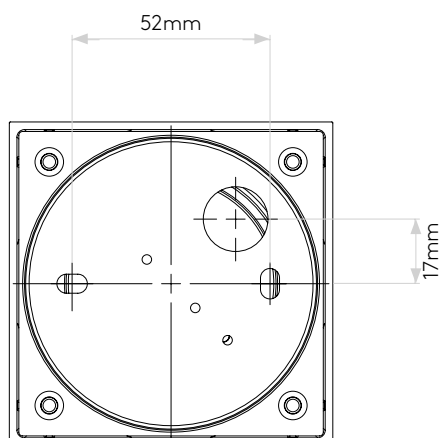

Please note that some dimensions may vary slightly due to manufacturing tolerances, this includes cable entry and fixing holes

Veuillez noter que certaines dimensions peuvent varier légèrement en raison des tolérances de fabrication, y compris l'entrée de câble et les trous de fixation.

Bitte beachten Sie, dass die Maße Fertigungstoleranzen unterliegen und daher in geringem Umfang von der angegebenen Größe abweichen können. Dies gilt auch für Kabeingänge und Befestigungslöcher.

Si prega notare che possono esserci piccole variazioni in alcune dimensioni dovute alle tolleranze di produzione, queste includono l'ingresso del cavo e i fori di fissaggio.