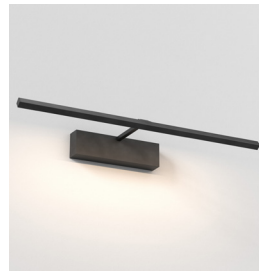

# Mondrian Wall 600

astro

## Lamp

Light Source:	LED Strip
Wattage:	12.3W
Lamp Included:	Yes (Integral)
Maximum Lamp Length (mm/inch):	-
Luminous Flux (lm):	218
Colour Temp (K):	2700
Cri (Ra):	90
Macadam Ellipse:	2610-2710K
Tilt Adjustable Angle (°):	40
Rotation Adjustable Angle (°):	-
Average Lifetime (hrs):	53000
Beam Angle (°):	To Be Advised

## Additional Information:

Shade Included:	-
Shade / Diffuser Material:	-
Shade / Diffuser Finish:	-
F Mark:	-

CODE: 1374022  
FINISH: MATT NICKEL

CODE: 1374026  
FINISH: BRONZE

CODE: 1374044  
FINISH: MATT BLACK