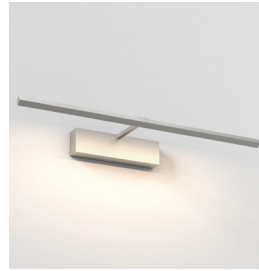

Mondrian Wall 600

astro

General

Location:	Interior
Class:	cULus (Class I)
Location Rating:	Dry
Driver Required:	Mains 120V
Installation Orientation:	Wall Mount - Downlight
Fitting Method:	½" Stub Mount or 3 x 2" Switch Box or 4 x 2" Handy Box
Main Material:	Metal - Aluminium
Dimensions (mm):	H: 60 W: 600 D: 188
Dimensions (inch):	H: 2.36 W: 23.62 D: 7.4
Cut Out Hole (mm/inch):	-
Recess Depth (mm/inch):	-
Fire Rating:	-
Cable Length (mm/inch):	-
Gross Weight (lb):	3.19
Ada Compliant:	Yes - if installed in compliance with ADA 307.2, 308, 309.3, 309.4
Ic Rating:	-

Lamp

Light Source:	LED Strip
Wattage:	12.3W
Lamp Included:	Yes (Integral)
Maximum Lamp Length (mm/inch):	-
Luminous Flux (lm):	218
Colour Temp (K):	2700
Cri (Ra):	90
Macadam Ellipse:	2610-2710K
Tilt Adjustable Angle (°):	40
Rotation Adjustable Angle (°):	-
Average Lifetime (hrs):	53000
Beam Angle (°):	To Be Advised

Electrical

Switched:	No
Dimmable:	No
Dimming Method:	-
Supply Frequency (Hz):	50-60
Driver / Ballast Voltage (V):	100-277
Driver Average Lifetime (hrs):	482000
Efficacy (lm/W):	18

Additional Information:

Shade Included:	-
Shade / Diffuser Material:	-
Shade / Diffuser Finish:	-
F Mark:	-

CODE: 1374022
FINISH: MATT NICKEL