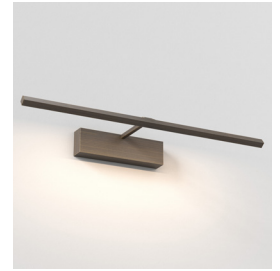

CODE: 1374026
FINISH: BRONZE