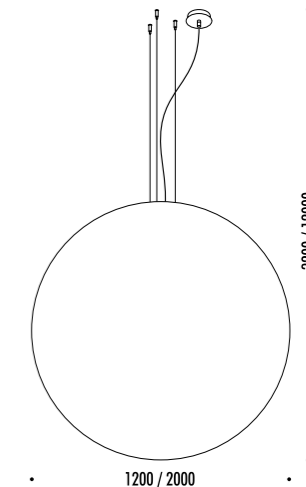

The sizes are expressed in millimeters.

DESIGN DAVIDE GROPPI - 2005  
LAMPADA A SOSPENSIONE - CARTA GIAPPONESE - PE  
SUSPENSION LAMP - JAPANESE PAPER - PE

CE IP 20

MOON 60 / MOON 80

CEILING ROSE

151500	STANDARD	MOON 60 100-240 V - 50/60 Hz - MAX 15 W LED - E27 CAVO BIANCO - ROSONE BIANCO - LAMPADINA NON INCLUSA ACCESSORI OPZIONALI KIT SOSPENSIONE NON INCLUSI WHITE CABLE - WHITE CEILING ROSE - BULB NOT INCLUDED ACCESSORIES SUSPENSION KIT NOT INCLUDED
137200	STANDARD	MOON 80 100-240 V - 50/60 Hz - MAX 15 W LED - E27 CAVO BIANCO - ROSONE BIANCO - LAMPADINA NON INCLUSA ACCESSORI OPZIONALI KIT SOSPENSIONE NON INCLUSI WHITE CABLE - WHITE CEILING ROSE - BULB NOT INCLUDED ACCESSORIES SUSPENSION KIT NOT INCLUDED

The sizes are expressed in millimeters.

DESIGN DAVIDE GROPPI - 2005  
LAMPADA A SOSPENSIONE - CARTA GIAPPONESE - PE  
SUSPENSION LAMP - JAPANESE PAPER - PE

MOON 60 DE

CE IP 20

CEILING ROSE

165700	STANDARD	100-240 V - 50/60 Hz - MAX 15 W LED - E27 + MAX 10 W LED - GU10 CAVO TRASPARENTE - ROSONE BIANCO DOPPIA EMISSIONE - LAMPADINE NON INCLUSE ACCESSORI OPZIONALI KIT SOSPENSIONE NON INCLUSI TRANSPARENT CABLE - WHITE CEILING ROSE DUAL EMISSION - BULBS NOT INCLUDED OPTIONAL ACCESSORIES SUSPENSION KIT NOT INCLUDED

The sizes are expressed in millimeters.

DESIGN DAVIDE GROPPI - 2005  
LAMPADA A SOSPENSIONE - CARTA GIAPPONESE - PE  
SUSPENSION LAMP - JAPANESE PAPER - PE

CE IP 20

CEILING ROSE

MOON 120 / MOON 200

198600	STANDARD	<p><b>MOON 120</b> 100-240 V - 50/60 Hz - MAX 2 x 25 W LED - E27 CAVO BIANCO - ROSONE BIANCO - LAMPADINE NON INCLUSE ACCESSORI OPZIONALI KIT SOSPENSIONE NON INCLUSI WHITE CABLE - WHITE CEILING ROSE - BULBS NOT INCLUDED OPTIONAL ACCESSORIES SUSPENSION KIT NOT INCLUDED</p>
187800	STANDARD	<p><b>MOON 200</b> 100-240 V - 50/60 Hz - MAX 4 x 25 W LED - E27 CAVO BIANCO - ROSONE BIANCO - LAMPADINE NON INCLUSE IMBALLO E TRASPORTO ESCLUSI WHITE CABLE - WHITE CEILING ROSE - BULBS NOT INCLUDED PACKAGING AND DELIVERY EXCLUDED</p>