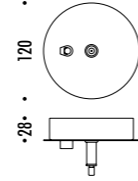

The sizes are expressed in millimeters.

DESIGN DAVIDE GROPPI - 2005  
LAMPADA A SOSPENSIONE - CARTA GIAPPONESE - PE  
SUSPENSION LAMP - JAPANESE PAPER - PE

CE IP 20

MOON 60 / MOON 80

CEILING ROSE

151500	STANDARD	MOON 60 100-240 V - 50/60 Hz - MAX 15 W LED - E27 CAVO BIANCO - ROSONE BIANCO - LAMPADINA NON INCLUSA ACCESSORI OPZIONALI KIT SOSPENSIONE NON INCLUSI WHITE CABLE - WHITE CEILING ROSE - BULB NOT INCLUDED ACCESSORIES SUSPENSION KIT NOT INCLUDED
137200	STANDARD	MOON 80 100-240 V - 50/60 Hz - MAX 15 W LED - E27 CAVO BIANCO - ROSONE BIANCO - LAMPADINA NON INCLUSA ACCESSORI OPZIONALI KIT SOSPENSIONE NON INCLUSI WHITE CABLE - WHITE CEILING ROSE - BULB NOT INCLUDED ACCESSORIES SUSPENSION KIT NOT INCLUDED

The sizes are expressed in millimeters.

DESIGN DAVIDE GROPPI - 2005  
LAMPADA A SOSPENSIONE - CARTA GIAPPONESE - PE  
SUSPENSION LAMP - JAPANESE PAPER - PE

MOON 60 DE

CE IP 20

CEILING ROSE

165700	STANDARD	100-240 V - 50/60 Hz - MAX 15 W LED - E27 + MAX 10 W LED - GU10 CAVO TRASPARENTE - ROSONE BIANCO DOPPIA EMISSIONE - LAMPADINE NON INCLUSE ACCESSORI OPZIONALI KIT SOSPENSIONE NON INCLUSI TRANSPARENT CABLE - WHITE CEILING ROSE DUAL EMISSION - BULBS NOT INCLUDED OPTIONAL ACCESSORIES SUSPENSION KIT NOT INCLUDED

The sizes are expressed in millimeters.

DESIGN DAVIDE GROPPI - 2005  
LAMPADA A SOSPENSIONE - CARTA GIAPPONESE - PE  
SUSPENSION LAMP - JAPANESE PAPER - PE

CE IP 20

CEILING ROSE

MOON 120 / MOON 200

198600	STANDARD	<p><b>MOON 120</b> 100-240 V - 50/60 Hz - MAX 2 x 25 W LED - E27 CAVO BIANCO - ROSONE BIANCO - LAMPADINE NON INCLUSE ACCESSORI OPZIONALI KIT SOSPENSIONE NON INCLUSI WHITE CABLE - WHITE CEILING ROSE - BULBS NOT INCLUDED OPTIONAL ACCESSORIES SUSPENSION KIT NOT INCLUDED</p>
187800	STANDARD	<p><b>MOON 200</b> 100-240 V - 50/60 Hz - MAX 4 x 25 W LED - E27 CAVO BIANCO - ROSONE BIANCO - LAMPADINE NON INCLUSE IMBALLO E TRASPORTO ESCLUSI WHITE CABLE - WHITE CEILING ROSE - BULBS NOT INCLUDED PACKAGING AND DELIVERY EXCLUDED</p>