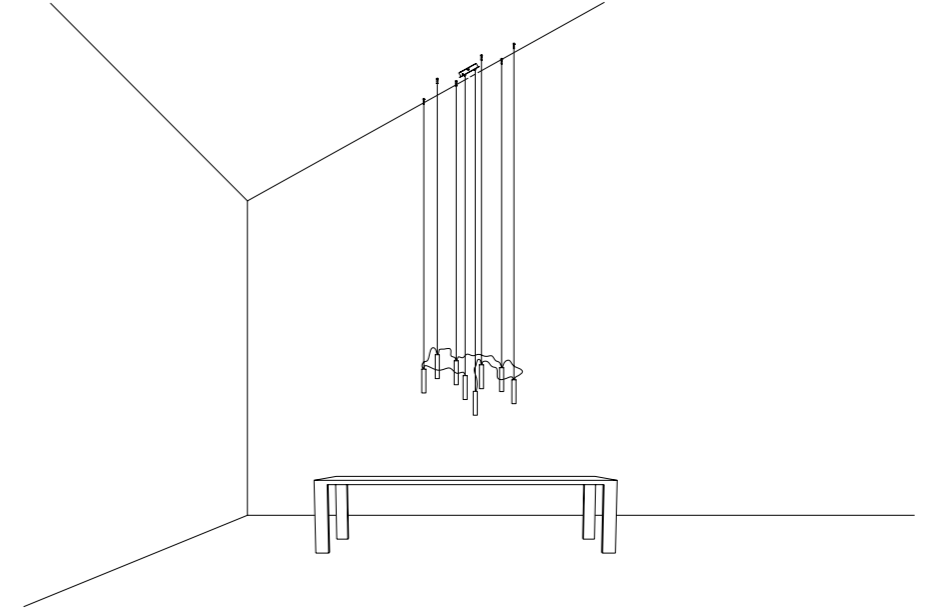

1A05300 - GANCIO PER SOFFITTO INCLINATO / SLOPED CEILING FIXING HOOK