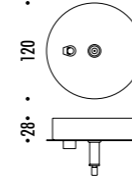

The sizes are expressed in millimeters.

DESIGN DAVIDE GROPPI - 2005  
LAMPADA A SOSPENSIONE - CARTA GIAPPONESE - PE  
SUSPENSION LAMP - JAPANESE PAPER - PE

CE IP 20

MOON 60 / MOON 80

CEILING ROSE

151500	STANDARD	MOON 60 100-240 V - 50/60 Hz - MAX 15 W LED - E27 CAVO BIANCO - ROSONE BIANCO - LAMPADINA NON INCLUSA ACCESSORI OPZIONALI KIT SOSPENSIONE NON INCLUSI WHITE CABLE - WHITE CEILING ROSE - BULB NOT INCLUDED ACCESSORIES SUSPENSION KIT NOT INCLUDED
137200	STANDARD	MOON 80 100-240 V - 50/60 Hz - MAX 15 W LED - E27 CAVO BIANCO - ROSONE BIANCO - LAMPADINA NON INCLUSA ACCESSORI OPZIONALI KIT SOSPENSIONE NON INCLUSI WHITE CABLE - WHITE CEILING ROSE - BULB NOT INCLUDED ACCESSORIES SUSPENSION KIT NOT INCLUDED

The sizes are expressed in millimeters.

DESIGN DAVIDE GROPPI - 2005  
LAMPADA A SOSPENSIONE - CARTA GIAPPONESE - PE  
SUSPENSION LAMP - JAPANESE PAPER - PE

MOON 60 DE

CE IP 20

CEILING ROSE

165700	STANDARD	100-240 V - 50/60 Hz - MAX 15 W LED - E27 + MAX 10 W LED - GU10 CAVO TRASPARENTE - ROSONE BIANCO DOPPIA EMISSIONE - LAMPADINE NON INCLUSE ACCESSORI OPZIONALI KIT SOSPENSIONE NON INCLUSI TRANSPARENT CABLE - WHITE CEILING ROSE DUAL EMISSION - BULBS NOT INCLUDED OPTIONAL ACCESSORIES SUSPENSION KIT NOT INCLUDED

The sizes are expressed in millimeters.

DESIGN DAVIDE GROPPI - 2005  
LAMPADA A SOSPENSIONE - CARTA GIAPPONESE - PE  
SUSPENSION LAMP - JAPANESE PAPER - PE

CE IP 20

CEILING ROSE

MOON 120 / MOON 200

198600	STANDARD	<p><b>MOON 120</b> 100-240 V - 50/60 Hz - MAX 2 x 25 W LED - E27 CAVO BIANCO - ROSONE BIANCO - LAMPADINE NON INCLUSE ACCESSORI OPZIONALI KIT SOSPENSIONE NON INCLUSI WHITE CABLE - WHITE CEILING ROSE - BULBS NOT INCLUDED OPTIONAL ACCESSORIES SUSPENSION KIT NOT INCLUDED</p>
187800	STANDARD	<p><b>MOON 200</b> 100-240 V - 50/60 Hz - MAX 4 x 25 W LED - E27 CAVO BIANCO - ROSONE BIANCO - LAMPADINE NON INCLUSE IMBALLO E TRASPORTO ESCLUSI WHITE CABLE - WHITE CEILING ROSE - BULBS NOT INCLUDED PACKAGING AND DELIVERY EXCLUDED</p>