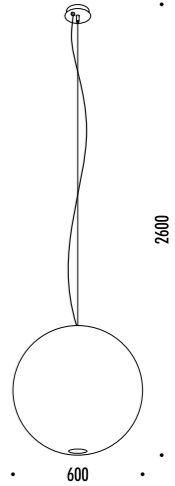

The sizes are expressed in millimeters.

DESIGN DAVIDE GROPPI - 2005  
LAMPADA A SOSPENSIONE - CARTA GIAPPONESE - PE  
SUSPENSION LAMP - JAPANESE PAPER - PE

CE IP 20

MOON 60 / MOON 80

CEILING ROSE

151500	STANDARD	MOON 60 100-240 V - 50/60 Hz - MAX 15 W LED - E27 CAVO BIANCO - ROSONE BIANCO - LAMPADINA NON INCLUSA ACCESSORI OPZIONALI KIT SOSPENSIONE NON INCLUSI WHITE CABLE - WHITE CEILING ROSE - BULB NOT INCLUDED ACCESSORIES SUSPENSION KIT NOT INCLUDED
137200	STANDARD	MOON 80 100-240 V - 50/60 Hz - MAX 15 W LED - E27 CAVO BIANCO - ROSONE BIANCO - LAMPADINA NON INCLUSA ACCESSORI OPZIONALI KIT SOSPENSIONE NON INCLUSI WHITE CABLE - WHITE CEILING ROSE - BULB NOT INCLUDED ACCESSORIES SUSPENSION KIT NOT INCLUDED

The sizes are expressed in millimeters.

DESIGN DAVIDE GROPPI - 2005  
LAMPADA A SOSPENSIONE - CARTA GIAPPONESE - PE  
SUSPENSION LAMP - JAPANESE PAPER - PE

MOON 60 DE

CE IP 20

CEILING ROSE

165700	STANDARD	100-240 V - 50/60 Hz - MAX 15 W LED - E27 + MAX 10 W LED - GU10 CAVO TRASPARENTE - ROSONE BIANCO DOPPIA EMISSIONE - LAMPADINE NON INCLUSE ACCESSORI OPZIONALI KIT SOSPENSIONE NON INCLUSI TRANSPARENT CABLE - WHITE CEILING ROSE DUAL EMISSION - BULBS NOT INCLUDED OPTIONAL ACCESSORIES SUSPENSION KIT NOT INCLUDED

The sizes are expressed in millimeters.

DESIGN DAVIDE GROPPI - 2005  
LAMPADA A SOSPENSIONE - CARTA GIAPPONESE - PE  
SUSPENSION LAMP - JAPANESE PAPER - PE

CE IP 20

CEILING ROSE

MOON 120 / MOON 200

198600	STANDARD	<p><b>MOON 120</b> 100-240 V - 50/60 Hz - MAX 2 x 25 W LED - E27 CAVO BIANCO - ROSONE BIANCO - LAMPADINE NON INCLUSE ACCESSORI OPZIONALI KIT SOSPENSIONE NON INCLUSI WHITE CABLE - WHITE CEILING ROSE - BULBS NOT INCLUDED OPTIONAL ACCESSORIES SUSPENSION KIT NOT INCLUDED</p>
187800	STANDARD	<p><b>MOON 200</b> 100-240 V - 50/60 Hz - MAX 4 x 25 W LED - E27 CAVO BIANCO - ROSONE BIANCO - LAMPADINE NON INCLUSE IMBALLO E TRASPORTO ESCLUSI WHITE CABLE - WHITE CEILING ROSE - BULBS NOT INCLUDED PACKAGING AND DELIVERY EXCLUDED</p>