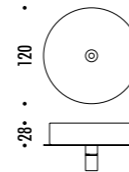

The sizes are expressed in millimeters.

DESIGN DAVIDE GROPPI - 2005  
LAMPADA A SOSPENSIONE - CARTA GIAPPONESE - PE  
SUSPENSION LAMP - JAPANESE PAPER - PE

CE IP 20

MOON 60 / MOON 80

CEILING ROSE

151500	STANDARD	MOON 60 100-240 V - 50/60 Hz - MAX 15 W LED - E27 CAVO BIANCO - ROSONE BIANCO - LAMPADINA NON INCLUSA ACCESSORI OPZIONALI KIT SOSPENSIONE NON INCLUSI WHITE CABLE - WHITE CEILING ROSE - BULB NOT INCLUDED ACCESSORIES SUSPENSION KIT NOT INCLUDED
137200	STANDARD	MOON 80 100-240 V - 50/60 Hz - MAX 15 W LED - E27 CAVO BIANCO - ROSONE BIANCO - LAMPADINA NON INCLUSA ACCESSORI OPZIONALI KIT SOSPENSIONE NON INCLUSI WHITE CABLE - WHITE CEILING ROSE - BULB NOT INCLUDED ACCESSORIES SUSPENSION KIT NOT INCLUDED

The sizes are expressed in millimeters.

DESIGN DAVIDE GROPPI - 2005  
LAMPADA A SOSPENSIONE - CARTA GIAPPONESE - PE  
SUSPENSION LAMP - JAPANESE PAPER - PE

MOON 60 DE

CE IP 20

CEILING ROSE

165700	STANDARD	100-240 V - 50/60 Hz - MAX 15 W LED - E27 + MAX 10 W LED - GU10 CAVO TRASPARENTE - ROSONE BIANCO DOPPIA EMISSIONE - LAMPADINE NON INCLUSE ACCESSORI OPZIONALI KIT SOSPENSIONE NON INCLUSI TRANSPARENT CABLE - WHITE CEILING ROSE DUAL EMISSION - BULBS NOT INCLUDED OPTIONAL ACCESSORIES SUSPENSION KIT NOT INCLUDED

The sizes are expressed in millimeters.

DESIGN DAVIDE GROPPI - 2005  
LAMPADA A SOSPENSIONE - CARTA GIAPPONESE - PE  
SUSPENSION LAMP - JAPANESE PAPER - PE

CE IP 20

CEILING ROSE

MOON 120 / MOON 200

198600	STANDARD	<p><b>MOON 120</b> 100-240 V - 50/60 Hz - MAX 2 x 25 W LED - E27 CAVO BIANCO - ROSONE BIANCO - LAMPADINE NON INCLUSE ACCESSORI OPZIONALI KIT SOSPENSIONE NON INCLUSI WHITE CABLE - WHITE CEILING ROSE - BULBS NOT INCLUDED OPTIONAL ACCESSORIES SUSPENSION KIT NOT INCLUDED</p>
187800	STANDARD	<p><b>MOON 200</b> 100-240 V - 50/60 Hz - MAX 4 x 25 W LED - E27 CAVO BIANCO - ROSONE BIANCO - LAMPADINE NON INCLUSE IMBALLO E TRASPORTO ESCLUSI WHITE CABLE - WHITE CEILING ROSE - BULBS NOT INCLUDED PACKAGING AND DELIVERY EXCLUDED</p>