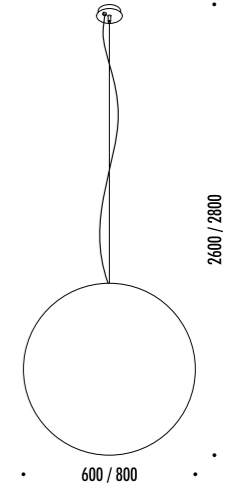

The sizes are expressed in millimeters.

DESIGN DAVIDE GROPPI - 2005  
LAMPADA A SOSPENSIONE - CARTA GIAPPONESE - PE  
SUSPENSION LAMP - JAPANESE PAPER - PE

CE IP 20

MOON 60 / MOON 80

CEILING ROSE

151500	STANDARD	MOON 60 100-240 V - 50/60 Hz - MAX 15 W LED - E27 CAVO BIANCO - ROSONE BIANCO - LAMPADINA NON INCLUSA ACCESSORI OPZIONALI KIT SOSPENSIONE NON INCLUSI WHITE CABLE - WHITE CEILING ROSE - BULB NOT INCLUDED ACCESSORIES SUSPENSION KIT NOT INCLUDED
137200	STANDARD	MOON 80 100-240 V - 50/60 Hz - MAX 15 W LED - E27 CAVO BIANCO - ROSONE BIANCO - LAMPADINA NON INCLUSA ACCESSORI OPZIONALI KIT SOSPENSIONE NON INCLUSI WHITE CABLE - WHITE CEILING ROSE - BULB NOT INCLUDED ACCESSORIES SUSPENSION KIT NOT INCLUDED

The sizes are expressed in millimeters.

DESIGN DAVIDE GROPPI - 2005  
LAMPADA A SOSPENSIONE - CARTA GIAPPONESE - PE  
SUSPENSION LAMP - JAPANESE PAPER - PE

MOON 60 DE

CE IP 20

CEILING ROSE

165700	STANDARD	100-240 V - 50/60 Hz - MAX 15 W LED - E27 + MAX 10 W LED - GU10 CAVO TRASPARENTE - ROSONE BIANCO DOPPIA EMISSIONE - LAMPADINE NON INCLUSE ACCESSORI OPZIONALI KIT SOSPENSIONE NON INCLUSI TRANSPARENT CABLE - WHITE CEILING ROSE DUAL EMISSION - BULBS NOT INCLUDED OPTIONAL ACCESSORIES SUSPENSION KIT NOT INCLUDED

The sizes are expressed in millimeters.

DESIGN DAVIDE GROPPI - 2005  
LAMPADA A SOSPENSIONE - CARTA GIAPPONESE - PE  
SUSPENSION LAMP - JAPANESE PAPER - PE

CE IP 20

CEILING ROSE

MOON 120 / MOON 200

198600	STANDARD	<p><b>MOON 120</b> 100-240 V - 50/60 Hz - MAX 2 x 25 W LED - E27 CAVO BIANCO - ROSONE BIANCO - LAMPADINE NON INCLUSE ACCESSORI OPZIONALI KIT SOSPENSIONE NON INCLUSI WHITE CABLE - WHITE CEILING ROSE - BULBS NOT INCLUDED OPTIONAL ACCESSORIES SUSPENSION KIT NOT INCLUDED</p>
187800	STANDARD	<p><b>MOON 200</b> 100-240 V - 50/60 Hz - MAX 4 x 25 W LED - E27 CAVO BIANCO - ROSONE BIANCO - LAMPADINE NON INCLUSE IMBALLO E TRASPORTO ESCLUSI WHITE CABLE - WHITE CEILING ROSE - BULBS NOT INCLUDED PACKAGING AND DELIVERY EXCLUDED</p>