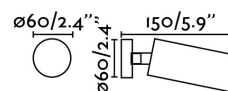

Voltage: 100-240V

Operating Frequency:

IP: 20

Class: I

Material: Aluminium and PC diffuser

Recommended bulb:

Height: 134 mm

Diameter: 60 Ø

Net Weight: 0.30 kg

Volume: 0.00168 m3

8421776168213