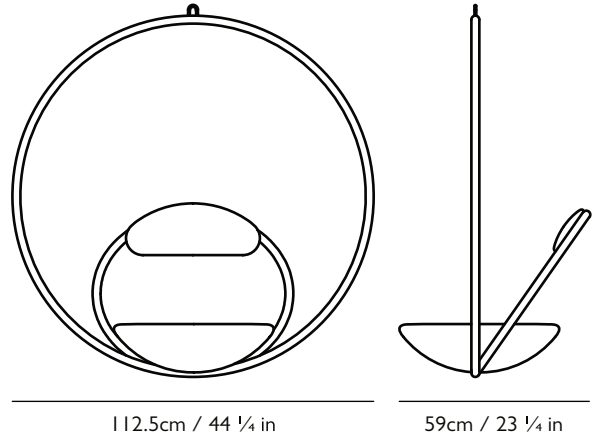

LEE BROOM

HANGING HOOP CHAIR

PRODUCT DETAILS

Name

Hanging Hoop Chair

Product Code

Hanging Hoop Chair Brass	HHC0010
Hanging Hoop Chair Black	HHC0011
Bespoke Seat Fabric	HHC0020
Extra Chain Length (per 1m/3ft)	HHC0030

Materials

Brushed brass plated steel, Kvadrat Divina 3 red fabric
Satin black steel, Kvadrat Divina 3 red fabric

Year of Design

2015

Dimensions

Dia 112.5cm x W 59cm / Dia 44 1/4 in x W 23 1/4 in

Weight

Product (net) 80kg / 176 lb