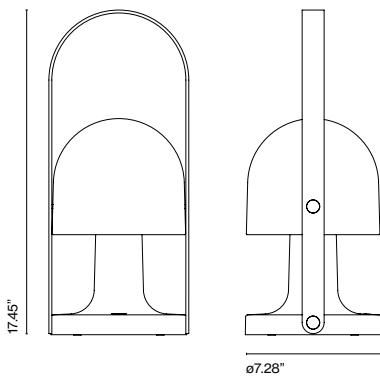

FollowMe Plus Inma Bermúdez

marset

FollowMe Plus

FollowMe Plus

LED SMD 5W 1A 2700K 5V
Light source 478lm
(included)

White-Oak

Battery life:
5 hours in peak power
10 hours in half power
20 hours in a quarter power

Battery charging time: 10h.

Watch the video
info@marset.com

Rocking opal diffuser and white matte polycarbonate body. Plywood handle with natural oak veneer, brass switch and construction details. Five hours of battery life at peak performance.