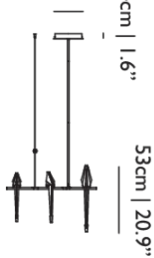

LIGHT DIRECTION

All directions

LIGHT OUTPUT

560 lm

DIMMING & LIGHTING CONTROL

1-10V

See last page for more information about the dimming possibilities.

Perch Light Branch / Small

Dimensions

73cm | 28.7"

24cm | 9.5"

4cm | 1.6"

53cm | 20.9"

36cm | 14.2"

> 18cm | 46.5"

157cm | 61.8"