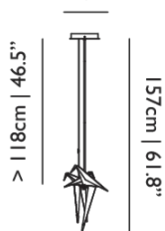

LIGHT DIRECTION

All directions

LIGHT OUTPUT

560 lm

DIMMING & LIGHTING CONTROL

1-10V

See last page for more information about the dimming possibilities.

Perch Light Branch / Small

Dimensions

73cm | 28.7"

24cm | 9.5"

4cm | 1.6"

53cm | 20.9"

36cm | 14.2"

> 18cm | 46.5"

157cm | 61.8"

Product

WIDTH 73cm | 28.7"

HEIGHT 53cm | 20.9"

DEPTH 36cm | 14.2"

WEIGHT NETTO 7kg | 15.43lbs

Packaging

WIDTH 36cm | 14.2"

HEIGHT 41cm | 16.1"