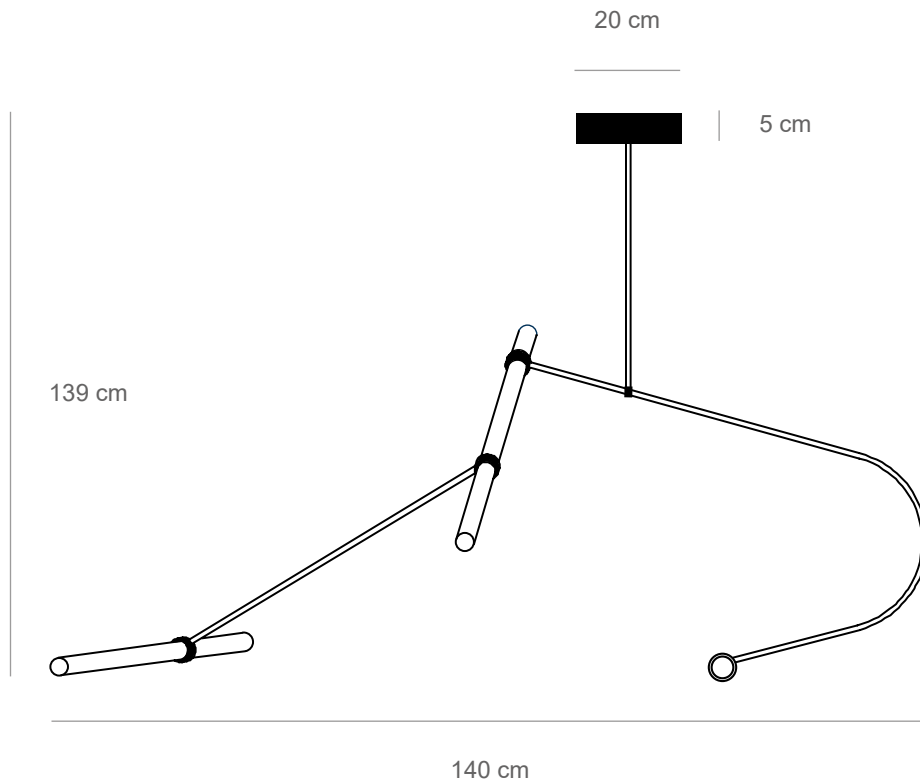

NAAMA HOFMAN
LIGHT OBJECTS

2020

Tube Pendant collection

Pendant light

The Tube Pendant collection combines elegance and complexity and is designed with maximum configuration flexibility and spatial adaptability.

Tube pendant

technical details

No. 2

Materials: brass pipe, acrylic tube, LED lights
Light: flexible LED strip light, 48W, 24V - UL listed

Color temperature: 2700K warm white

Dimensions: 140 cm x 139 cm (height to order)

Light tube diameter: 35 mm

Light tube length: 2x 80 cm and 1x 60 cm

Brass pipe diameter: 10 mm

Number of light tubes: 3

Voltage: 110-240

CE Approved

Assembled by hand in Berlin studio from costume components.