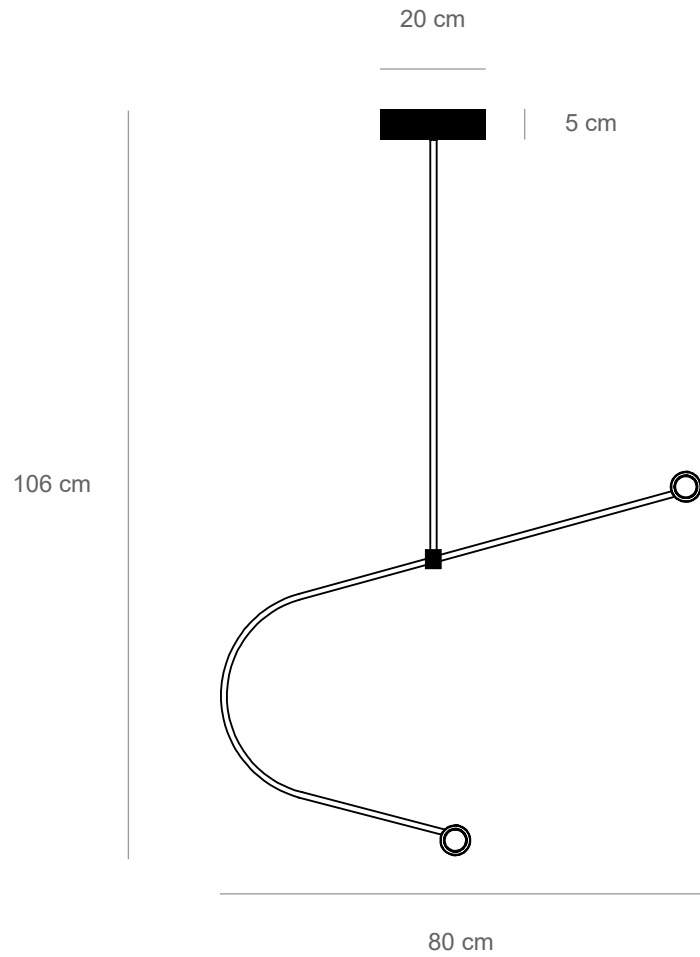

NAAMA HOFMAN
LIGHT OBJECTS

2020

Tube Pendant collection

Pendant light

The Tube Pendant collection combines elegance and complexity and is designed with maximum configuration flexibility and spatial adaptability.

Tube pendant

technical details

No. 3

Materials: brass pipe, acrylic tube, LED lights
Light: flexible LED strip light, 32W, 24V - UL listed

Color temperature: 2700K warm white

Dimensions: 106 cm x 80 cm (height to order)

Light tube diameter: 35 mm

Light tube length: 2x 80 cm

Brass pipe diameter: 10 mm

Number of light tubes: 2

Voltage: 110-240

CE Approved

Assembled by hand in Berlin studio from costume components.

Available finishes: polished brass, natural brass, black, white