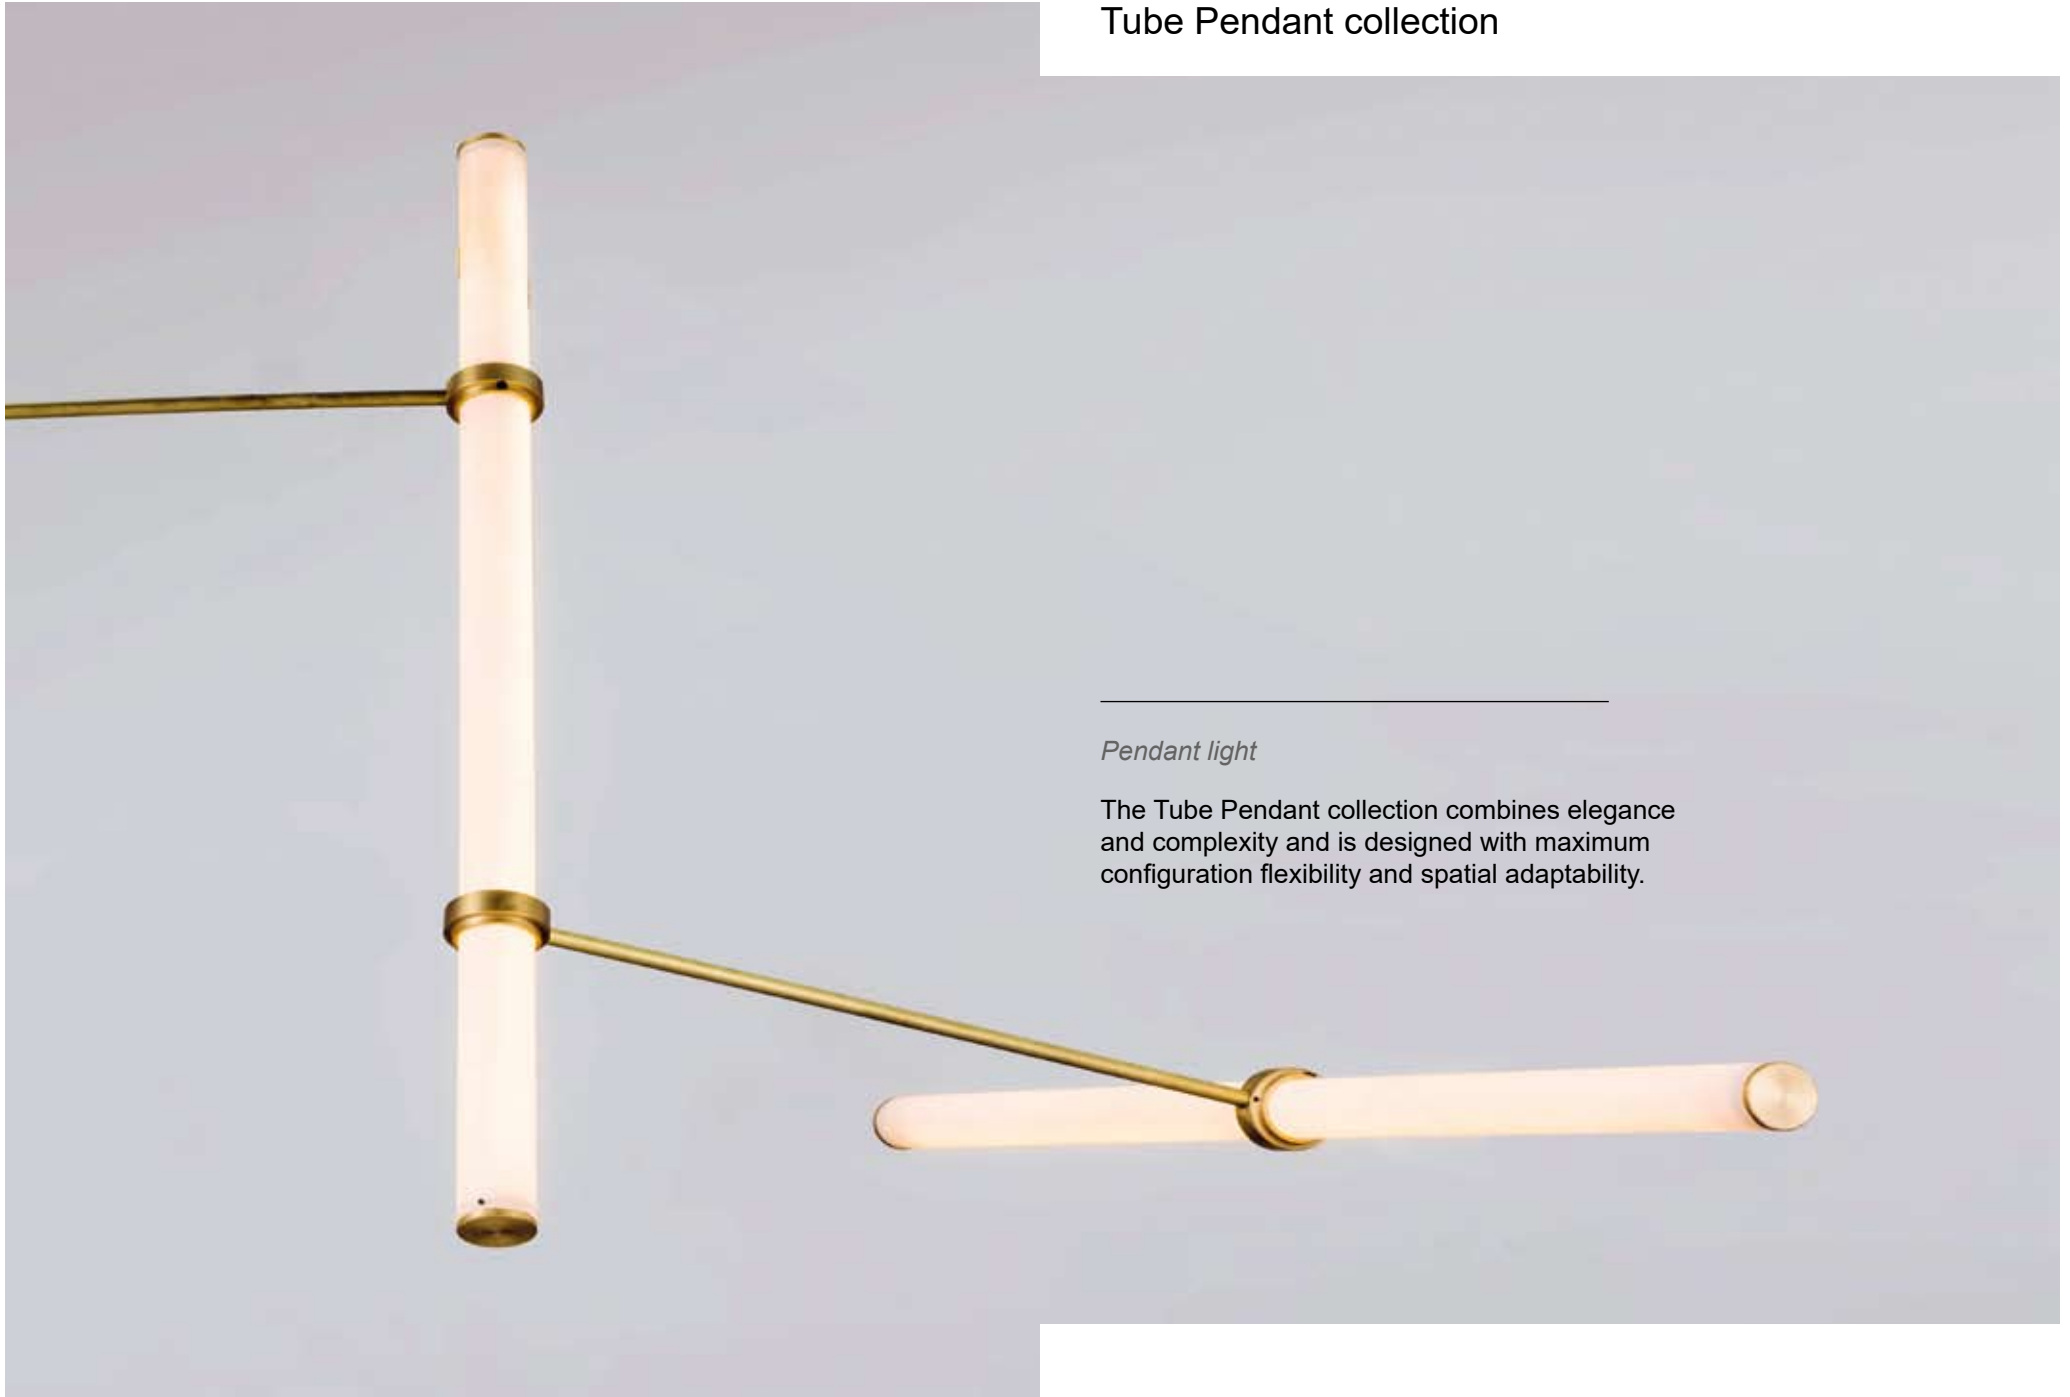

NAAMA HOFMAN
LIGHT OBJECTS

2020

Tube Pendant collection

Pendant light

The Tube Pendant collection combines elegance and complexity and is designed with maximum configuration flexibility and spatial adaptability.

Tube pendant

technical details

No. 3

Materials: brass pipe, acrylic tube, LED lights
Light: flexible LED strip light, 32W, 24V - UL listed

Color temperature: 2700K warm white

Dimensions: 106 cm x 80 cm (height to order)

Light tube diameter: 35 mm

Light tube length: 2x 80 cm

Brass pipe diameter: 10 mm

Number of light tubes: 2

Voltage: 110-240

CE Approved

Assembled by hand in Berlin studio from costume components.

Available finishes: polished brass, natural brass, black, white