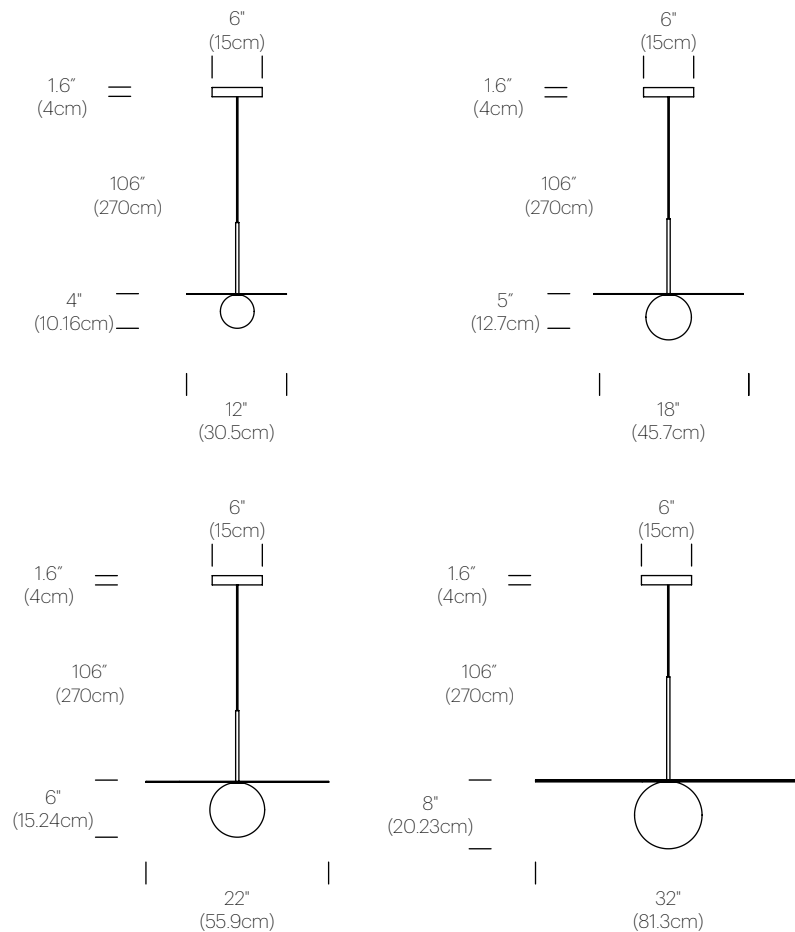

MATTE BLACK

GLOSS WHITE/
CHROME

DIMENSIONS

BOLA DISC 12, 18, 22, 32

FEATURES

Fully Dimmable

Shade Options: 12"(30cm), 18"(46cm), 22"(56cm), 32"(81cm) Discs

SPECIFICATIONS

Voltage: 120-277V 50/60Hz

Power Consumption: 6W (12", 18"), 12W (22"), 20W (32")

Color Temperature: 2700K - 1800K (Warm Dim)

Note: 3000K CCT models and 2700 CCT models

Available Upon Request

Luminosity: 290Lm (12"), 290Lm (18"), 800Lm (22"), 1625Lm (32")

Bola Disc 12	4LBS	15" X 7"
(Steel Shade)	1.8KG	38cm X 18cm
Bola Disc 12	2.4LBS	15" X 7"
(White Aluminum Shade)	1.1KG	38cm X 18cm
Bola Disc 18	8.6LBS	20.75" X 8"
(Steel Shade)	3.9KG	53cm X 20cm
Bola Disc 18	6.75LBS	20.75" X 8"
(White Aluminum Shade)	3KG	53cm X 20cm
Bola Disc 22	12.25LBS	24" X 10"
(Steel Shade)	5.6KG	61cm X 25cm
Bola Disc 22	9LBS	24" X 10"
(White Aluminum Shade)	4.1KG	61cm X 25cm
Bola Disc 32	23.8LBS	34.5" X 10.5"
(Steel Shade)	10.8KG	87.6cm X 27cm
Bola Disc 32	17.5LBS	34.5" X 10.5"
(White Aluminum Shade)	7.9KG	87.6cm X 27cm