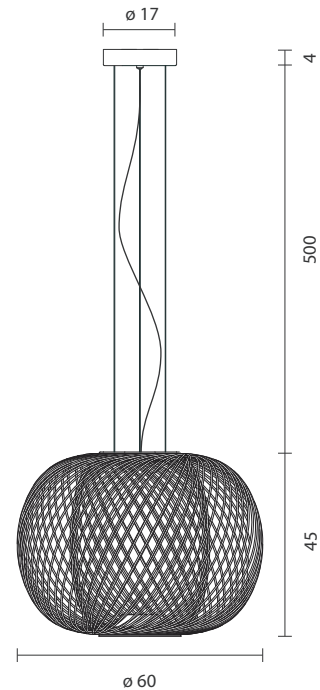

ANWART 45
by Stephen Burks, 2013

Suspension lamp. Structure (rods) and canopy in black, golden or copper electroplated steel. Two led modules are placed at the bottom edge of the structure (connect direct to main). One facing up and the other facing down, provide ambient and direct light. Led modules included and are dimmable with phase-cut dimmers*.

Type: Suspension lamp

Environment: Indoor

Structure: Steel

Voltage: 230 V

Supply: Terminal strip

Cable length: 500 cm

Light Source: 2 x Module LED $\varnothing 70$ 16.6W 2700K 1350Lm

ANWART 45

101000600006 **graphite matt**
101000600007 **golden matt**
101000600008 **copper**

8.9 kg
13.7 kg

CE IP-20

*For dimmable options, please contact office@parachilna.eu