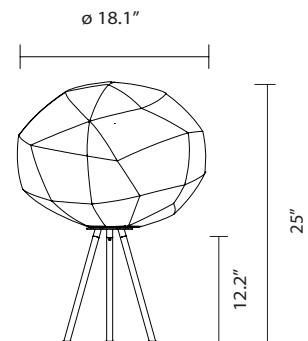

GEMO M
by Luca Nichetto, 2017

Table lamp. Structure in black chrome electroplated steel. Diffuser in blown opal matt glass. Dimmer placed in electric cord.

Type: Table lamp

Environment: Indoor

Structure: Steel

Diffuser: Glass

Voltage: 120 V

Dimmer: Included

Supply: Electrical cord with plug

Cable length: 78.7"

Light source: E26 Halo. Eco. Max. 150W
E26 LED 15W 2700K DIMM

GEMO M

215030100034 **black chrome**

 5 kg
7.8 kg

 IP-20