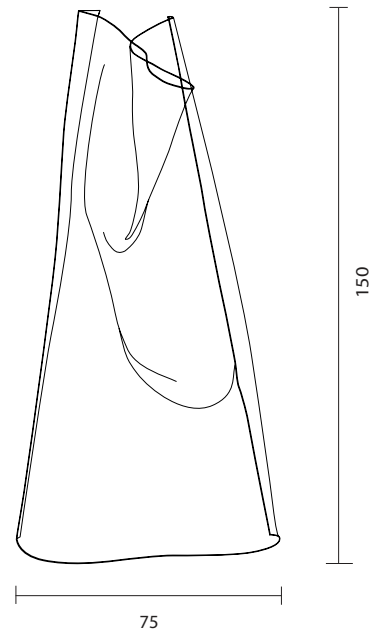

GWEILO HAN GR
by Partisans, 2016

Floor lamp. Hand-moulded, transparent acrylic structure. Led strip embedded in the gold anodised extruded aluminium profile. Dimmer placed in the electrical cord.

Type: Floor lamp

Environment: Indoor

Structure: Acrylic

Voltage: 230 V

Dimmer: Included

Supply: Electrical cord with plug

Cable length: 200 cm

Light source: LED strip 14W 3000K 1.348Lm

GWEILO HAN GR

312000600019 **transparent acrylic**

 **10 kg**
13 kg

CE  **IP-20**