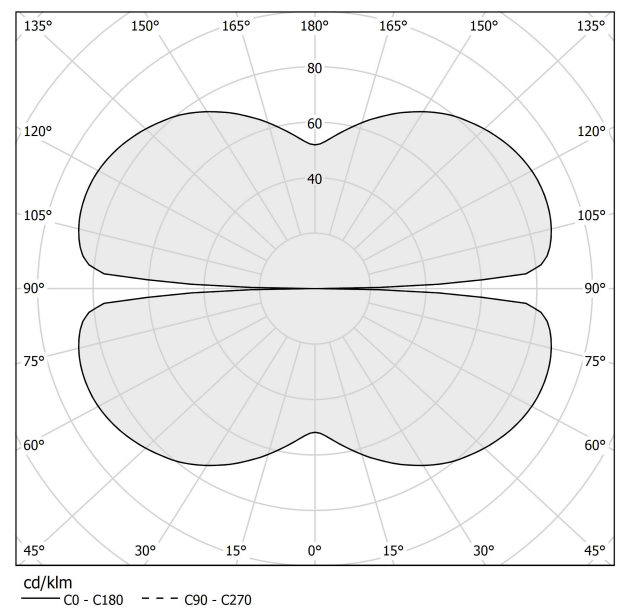

### Data sheet

CODE	M03301.100.0510
SYSTEM POWER CONSUMPTION	47W
EFFICACY	86.79lm/W
LIGHT SOURCE	LED
LIGHT SOURCE LIFETIME	L70 (B50) 60.000h
COLOUR TEMPERATURE	2700K Ra>90
LIGHT DISTRIBUTION	diffused
POWER SUPPLY	24V DC
DRIVER	remote not included
NOMINAL LUMINOUS FLUX	5670lm
LUMEN OUTPUT	4079lm
EFFICIENCY	71.9%
WEIGHT	1.43 Kg
PROTECTION DEGREE	IP20
COLOUR TOLLERANCES	SDCM 3
PACKING DIMENSIONS	107,0 x 107,0 x 11,0 cm

### Technical drawing

### Polar diagram