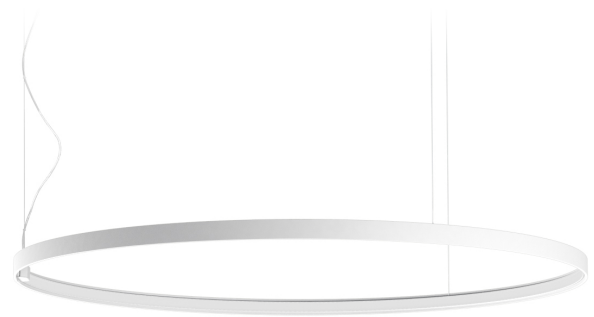

## Zero Round

24V DC

M03301.100.0510

● white

### Data sheet

CODE	M03301.100.0510
SYSTEM POWER CONSUMPTION	47W
EFFICACY	86.79lm/W
LIGHT SOURCE	LED
LIGHT SOURCE LIFETIME	L70 (B50) 60.000h
COLOUR TEMPERATURE	2700K Ra>90
LIGHT DISTRIBUTION	diffused
POWER SUPPLY	24V DC
DRIVER	remote not included
NOMINAL LUMINOUS FLUX	5670lm
LUMEN OUTPUT	4079lm
EFFICIENCY	71.9%
WEIGHT	1.43 Kg
PROTECTION DEGREE	IP20
COLOUR TOLLERANCES	SDCM 3
PACKING DIMENSIONS	107,0 x 107,0 x 11,0 cm

Single or multiple suspension lighting fixture for interiors, with direct and indirect light emission.

Bended extruded aluminium structure in white, black, bronze, mat brass or titanium polyacrylic paint.

Extruded polycarbonate diffuser with opaline finish.

Suspension kit with griplocks and 5m (196,9") long steel cables.

5m (196,9") long power cable in transparent PVC.

Provided without power canopy.