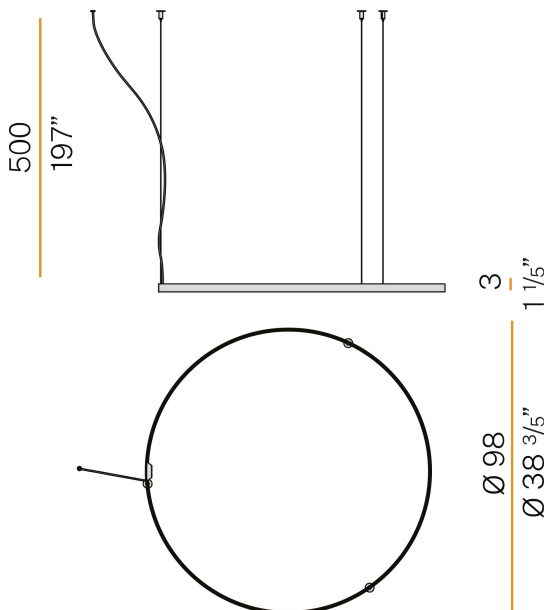

### Data sheet

CODE	M03301.100.0510
SYSTEM POWER CONSUMPTION	47W
EFFICACY	86.79lm/W
LIGHT SOURCE	LED
LIGHT SOURCE LIFETIME	L70 (B50) 60.000h
COLOUR TEMPERATURE	2700K Ra>90
LIGHT DISTRIBUTION	diffused
POWER SUPPLY	24V DC
DRIVER	remote not included
NOMINAL LUMINOUS FLUX	5670lm
LUMEN OUTPUT	4079lm
EFFICIENCY	71.9%
WEIGHT	1.43 Kg
PROTECTION DEGREE	IP20
COLOUR TOLLERANCES	SDCM 3
PACKING DIMENSIONS	107,0 x 107,0 x 11,0 cm

### Technical drawing