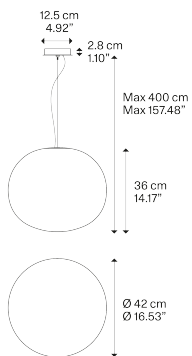

Volum,
Design by Snøhetta

Model Volum 42

The *Volum* collection is the re-interpretation of a lighting archetype from the point of view of an international design and architecture studio. It is a product that offers the same level of functionality and aesthetics from every point in the space and, at the same time, celebrates the art of glassmaking. Designed to fill a space with a 360-degree illumination, *Volum* glows uniformly in all directions providing a calming and coherent radiance.

Volum 42

Light source

E27 A60 LED
1 x 25 W

Ø max 9.8 cm
Ø max 3.74"

Bulb not included

Structure: Methacrylate

Polished White

Diffuser: Blown glass

Polished White

Code

18720 1200

Net weight: 4.00 kg

Parcels: 2

IP20

Energy Saving

Dim Triac