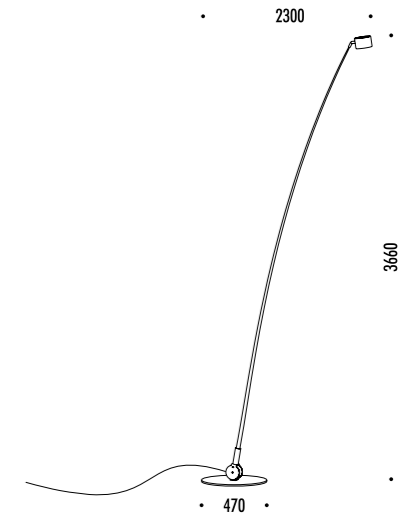

Compasso d'Oro ADI  
Award 2014

DESIGN ENZO CALABRESE - DAVIDE GROPPI - 2011  
LAMPADA DA ESTERNO - FIBRA DI VETRO - METALLO  
OUTDOOR LAMP - FIBERGLASS - METAL

The sizes are expressed in millimeters.

CE  IP65

SAMPEI 440 OUTDOOR

17980305	BIANCO OPACO / MATT WHITE - 3000K	MAX 700 mA DC - 8,4 W LED - 639 lm - CRI > 90
17980305-27	BIANCO OPACO / MATT WHITE - 2700K	CAVO NERO 5 m - ORIENTABILE
17980405	NERO OPACO / MATT BLACK - 3000K	DRIVER LED INCLUSO INPUT 110-240 V - 50/60 Hz - IP68 - DIMMERABILE 0/1-10 V
17980405-27	NERO OPACO / MATT BLACK - 2700K	BLACK CABLE 5 m - ADJUSTABLE INCLUDES LED DRIVER INPUT 110-240 V - 50/60 Hz - IP68 - 0/1-10 V DIMMABLE