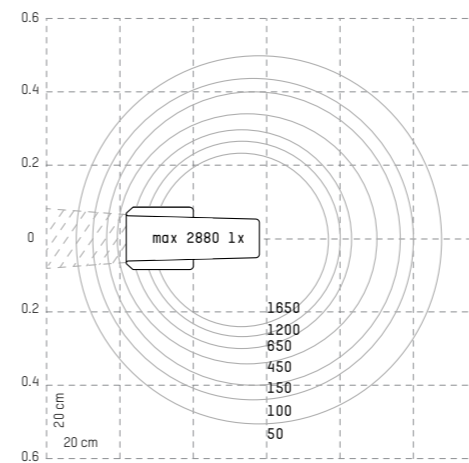

Measurements

Size	370 x 300 x 170 mm	Kelvin	2700 K
Weight	0.8 kg	Lumen	max 800 lm, lowest level 500 lm
Thickness	7 mm	CRI	97
Power Use	16-10 W	Package Size	430 x 330 x 220 mm
Voltage	100-240 V 50/60 Hz	Package Weight	1.8 kg
Output	18-24V		
Cord Length	1.8 m		
Suitable	EURO, UK, USA/Japan		