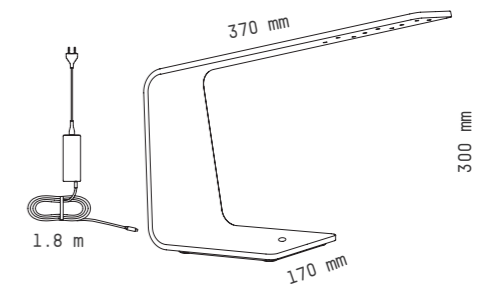

Measurements

Size	370 x 300 x 170 mm	Kelvin	2700 K
Weight	0.8 kg	Lumen	max 800 lm, lowest level 500 lm
Thickness	7 mm	CRI	97
Power Use	16-10 W	Package Size	430 x 330 x 220 mm
Voltage	100-240 V 50/60 Hz	Package Weight	1.8 kg
Output	18-24V		
Cord Length	1.8 m		
Suitable	EURO, UK, USA/Japan		