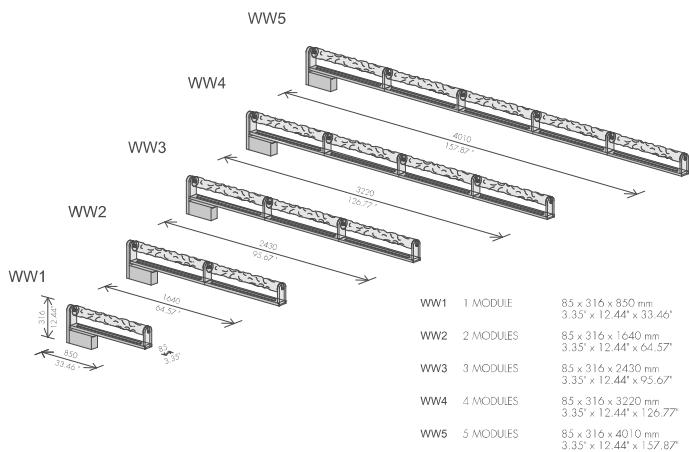

BE
WATER
LAMP

BY
WAW COLLECTION®

CHOOSE HOW MANY MODULES

INFO AND TECHNICAL DATA

Kinetic wall wash recessed linear modular decorative LED lamp to be concealed in a cove (not included). Each lamp consist of a motor block unit (A), a base support module with light source (B) and one cylindrical glass with irregular surface (C). Up to 5 modules can be attached to a single motor.

Dimensions: 85 mm deep, 316 mm high, 850 mm length main module (including motor), 800 mm additional module

Materials: Anodized aluminum, folded galvanized sheet, deformed borosilicate glass cylinder and acrylic

Light source: 2700 K, 9.6 W, 775 lm
3000 K, 9.6 W, 864 lm
4000 K, 9.6 W, 900 lm (upon request)

Power supply: 220 - 230 Vac, 50 Hz
115 Vac, 60 Hz

Accessories: BE FIRE, BE AIR, BE EARTH colored filters in plexiglass (sold separately).
length dimension: 650 mm