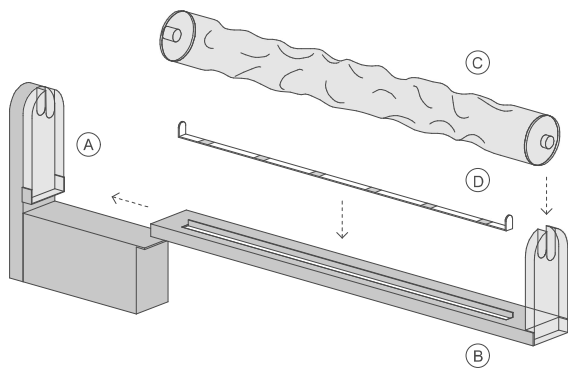

BE
WATER
LAMP

BY
WAW COLLECTION®

GERMAN
DESIGN
AWARD
WINNER
2021

MAIN MODULE [including motor]

- A. MOTOR BLOCK UNIT
- B. BASE SUPPORT MODULE WITH LIGHT SOURCE
- C. CYLINDRICAL GLASS WITH IRREGULAR SURFACE
- D. COLORED FILTER ACCESSORY (OPTIONAL)