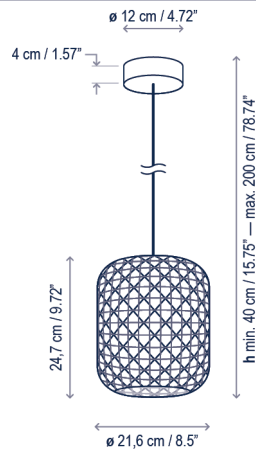

## Technical description / Descripción técnica:

Net Weight: 3.64 lbs  
Peso Neto: 3.64 lbs

1 Box/Caja  
12.2 x 11.81 x 12.99 inches | 1.0842 ft<sup>3</sup>  
Gross Weight / Peso bruto: 5.07 lbs

Materials: Stainless steel, Aluminum, Synthetic Fiber.