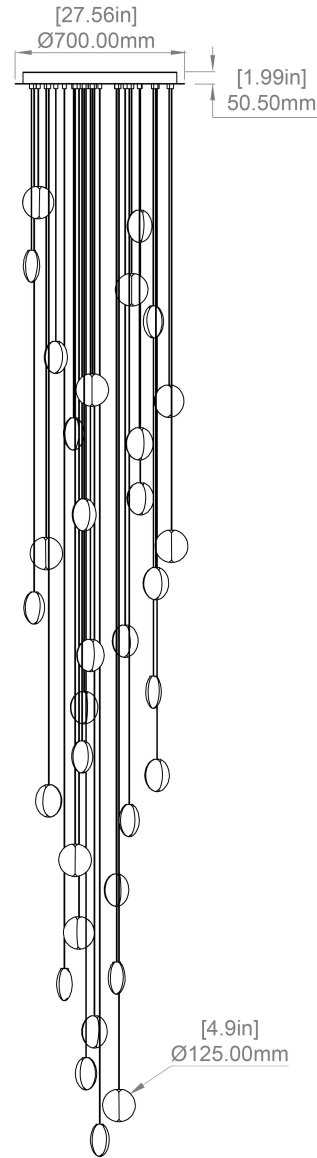

OVA C33 ROUND

Ova exudes an ethereal glow that can turn any space into a sanctuary of elegance. Carefully handmade into dimensional layers of glass, Ova casts a diffused and ambient warmth through its womb-like, translucent inner body – bringing an energetic incandescence to its life-like composition.

Nestled within an instinctively familiar form, Ova's luminescence brings a depth of movement that seemingly transforms from every vantage point.

FINISH

Frosted Glass, White Canopy
Frosted Glass, Black Canopy
Clear Glass, White Canopy
Clear Glass, Black Canopy

SKU

OV.R33FGL.1
OV.R33FGL.2
OV.R33CGL.1
OV.R33CGL.2

MATERIALS

Glass

LAMPING

G4 LED 66W
8250 lumens
2700K
CRI > 90
0-10V, 1-10V, PUSH, PWM
15,000 lifetime hours

VOLTAGE

110V - 127 V, 220V - 240 V (AC)
120 V (DC)

WEIGHT

79.65 lbs, 36.13 kg

CANOPY

27.5" (700mm) diameter
1.99" (50.5mm) depth
Brushed brass, silk black, white
RAL9003
Round

CABLE MEASURE

10 ft (3 m) or 32.8 ft (10 m) standard
adjustable
Coax kevlar cable

CERTIFICATION

CUSTOM OPTIONS

Dimming support (technical documents available)
Design configuration support available

Please inquire for pricing and lead time.

STANDARD FINISHES

Image shown: Ova C33, clear finish.