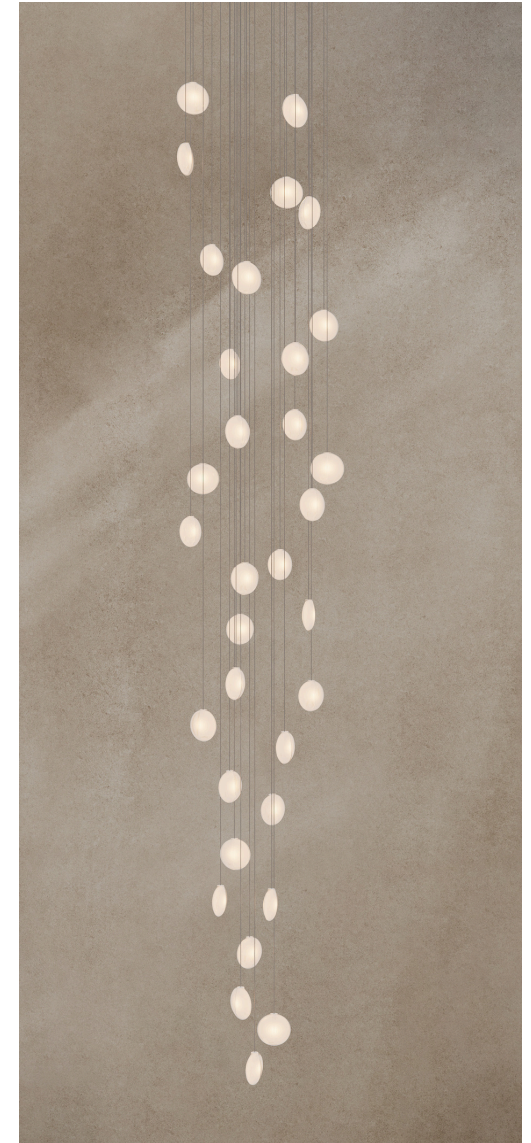

OVA C33 ROUND

Ova exudes an ethereal glow that can turn any space into a sanctuary of elegance. Carefully handmade into dimensional layers of glass, Ova casts a diffused and ambient warmth through its womb-like, translucent inner body – bringing an energetic incandescence to its life-like composition.

Nestled within an instinctively familiar form, Ova's luminescence brings a depth of movement that seemingly transforms from every vantage point.

FINISH

Frosted Glass, White Canopy
Frosted Glass, Black Canopy
Clear Glass, White Canopy
Clear Glass, Black Canopy

SKU

OV.R33FGL.1
OV.R33FGL.2
OV.R33CGL.1
OV.R33CGL.2

MATERIALS

Glass

LAMPING

G4 LED 66W
8250 lumens
2700K
CRI > 90
0-10V, 1-10V, PUSH, PWM
15,000 lifetime hours

VOLTAGE

110V - 127 V, 220V - 240 V (AC)
120 V (DC)

WEIGHT

79.65 lbs, 36.13 kg

CANOPY

27.5" (700mm) diameter
1.99" (50.5mm) depth
Brushed brass, silk black, white
RAL9003
Round

CABLE MEASURE

10 ft (3 m) or 32.8 ft (10 m) standard
adjustable
Coax kevlar cable

CERTIFICATION

CUSTOM OPTIONS

Dimming support (technical documents available)
Design configuration support available

Please inquire for pricing and lead time.

STANDARD FINISHES

Image shown: Ova C33, clear finish.