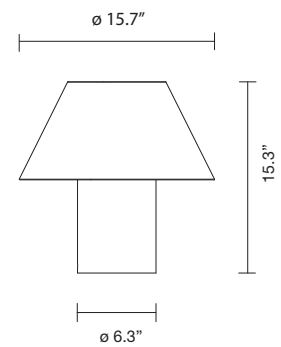

**PETRA M ME**  
by Jordi Veciana, 2020

**Table lamp. Base and diffuser in alabaster. Dimmer placed in the electrical cord.**

**Type: Table lamp**

**Environment: Indoor**

**Structure: Alabaster**

**Voltage: 120 V**

**Dimmer: included**

**Supply: Electrical cord with plug**

**Cable length: 78.7"**

**Light source: E26 LED A60 15W 2700K DIMM**

**PETRA M ME**

220030100035 **alabaster**

 **10 kg**  
**14.7 kg**

 IP-20