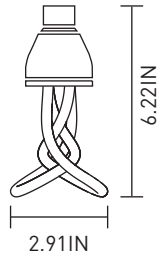

SPECIFICATION SHEET

PLUMEN 001 LOW ENERGY LIGHT BULB

BABY

Following the form of the Original Plumen 001 design, the Baby model shrinks into a more compact format. As either a single element or in series and clusters, the Baby Plumen 001 has all the character and dynamism of the Original but offers new options for shades and environments. The Baby Plumen 001 works like any other high quality low energy bulb - saving you 80% on your energy bills and lasting 8 times longer than a standard incandescent bulb.

PRODUCT DETAILS

Designer	HULGER + Samuel Wilkinson
Year of Design	2012
Lamp Dimensions	6.22 x 2.91 x 2.76 inches
Packaging Dimensions	6.50 x 3.15 x 2.76 inches
Material	Glass and ABS Plastic
Color	N/A
Fitting	E26 Screw 120V
Product Code	E26 1201011203
Bar Code	E26 5707823562535