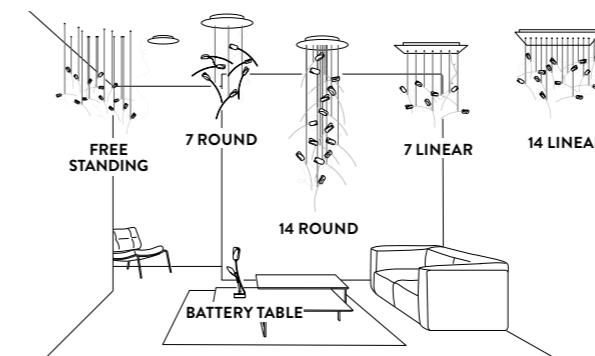

CANOPY DETAILS

TULIP 7 / 14 ROUND Ø50 cm (Ø19-1/2") x h. 4,5 cm (1,75")	TULIP 7 LINEAR 70 x 25 cm (24-1/4 x 9-3/4") x h. 4,5 cm (1,75")	TULIP 14 LINEAR 110 x 25 cm (43 x 9-3/4") x h. 4,5 cm (1,75")	FREE-STANDING Ø30 cm x h. 4,5 cm (Ø11,7 x 1,75)	5 cm (2") 9 cm (3-1/2") 40 cm (15-1/2")

TULIP ENTIRE COLLECTION

FINISHES