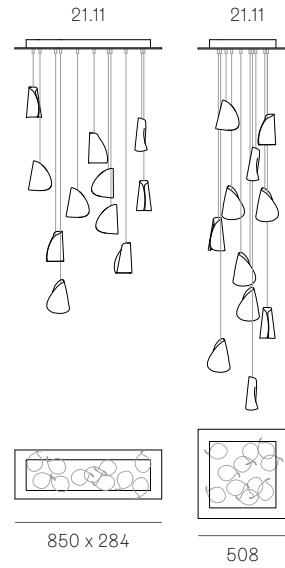

Image shown above 21.3 with round canopy

Series	21
Mounting	Ceiling mounted
Glass Colour	White
Lamp	1W LED, 2700K, 100lm (2500K and 3000K options available) 20W Xenon, 2600K, 196lm
Coaxial Length	3000mm standard / up to 30500mm maximum Adjustable length: 21.1 - 21.7 Non-adjustable length: 21.11 - 14.50
Canopy Finish	21.1 - 21.7: white, black or brushed nickel canopy 21.11 - 21.50: white canopy
Material	Porcelain, blown borosilicate glass, braided metal coaxial cable, electrical components, steel canopy
Power Supply	Integral Remote mounted for 21.1m Bocci recommends remote mounting power supplies for ease of long-term maintenance.
Environment	Indoor, dry location. IP30
Note	Every single Bocci product is handmade. Each one is variously blown, poured, carved, polished, packed and dispatched directly by us. As such, no two products are identical; they are individual, irregular expressions of our research.
Patent #	Worldwide patents issued and pending.

Weight (kg)

○		□	
Round		Square	
21.1	0.5	21.11	16.1
21.3	1.8	21.36	32.5
21.5	3	21.50	37.3
21.7	4.1		
21.14	17.7		
21.26	25		
21.36	28		
21.37	26.8		
		□	
		Rectangle	
		21.11	16.1
		21.14	17.7
		21.21	18.6
		21.26	25
		21.36	28.4

ADJUSTABLE LENGTH

NON-ADJUSTABLE LENGTH

up to 3000 standard
up to 30500 custom

NON-ADJUSTABLE LENGTH

up to 3000 standard
up to 30500 custom

All dimensions are in millimeters (mm) unless otherwise specified.