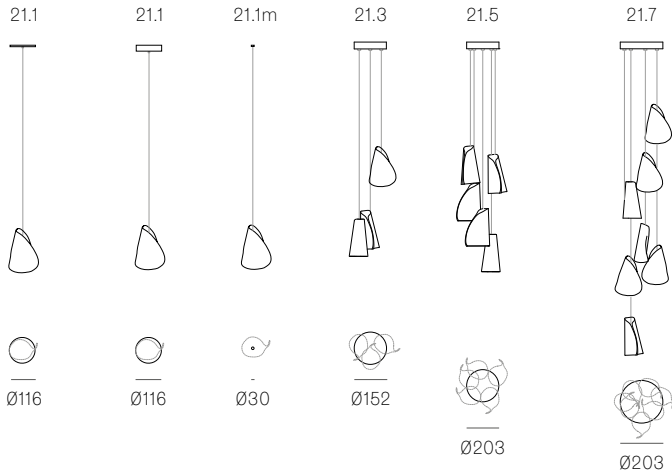

Image shown above 21.3 with round canopy

Series	21
Mounting	Ceiling mounted
Glass Colour	White
Lamp	1W LED, 2700K, 100lm (2500K and 3000K options available) 20W Xenon, 2600K, 196lm
Coaxial Length	3000mm standard / up to 30500mm maximum Adjustable length: 21.1 - 21.7 Non-adjustable length: 21.11 - 14.50
Canopy Finish	21.1 - 21.7: white, black or brushed nickel canopy 21.11 - 21.50: white canopy
Material	Porcelain, blown borosilicate glass, braided metal coaxial cable, electrical components, steel canopy
Power Supply	Integral Remote mounted for 21.1m Bocci recommends remote mounting power supplies for ease of long-term maintenance.
Environment	Indoor, dry location. IP30
Note	Every single Bocci product is handmade. Each one is variously blown, poured, carved, polished, packed and dispatched directly by us. As such, no two products are identical; they are individual, irregular expressions of our research.
Patent #	Worldwide patents issued and pending.

Weight (kg)

○		□	
Round		Square	
21.1	0.5	21.11	16.1
21.3	1.8	21.36	32.5
21.5	3	21.50	37.3
21.7	4.1		
21.14	17.7		
21.26	25		
21.36	28		
21.37	26.8		
		□	
		Rectangle	
		21.11	16.1
		21.14	17.7
		21.21	18.6
		21.26	25
		21.36	28.4

ADJUSTABLE LENGTH

NON-ADJUSTABLE LENGTH

up to 3000 standard
up to 30500 custom

NON-ADJUSTABLE LENGTH

up to 3000 standard
up to 30500 custom

All dimensions are in millimeters (mm) unless otherwise specified.