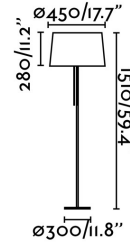

Specifications

Bulb:	1 x E27 20W
Bulb included:	No
Transformer:	
Transformer included:	No
Voltage:	100-240V
Operating Frequency:	
IP:	20
Class:	II
Material:	Metal and textile
Designer:	ESTUDI RIBAUDI
Recommended bulb:	17464
Description of recommended Bulb:	BULB G95 MATT LED E27 6W 2700K
Length:	450 mm
Net Width:	450 mm
Height:	1510 mm
Net Weight:	3.80 kg
Volume:	0.15525 m3