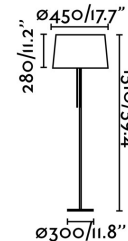

Specifications

| | |
|---|--------------------------------|
| Bulb: | 1 x E27 20W |
| Bulb included: | No |
| Transformer: | |
| Transformer included: | No |
| Voltage: | 100-240V |
| Operating Frequency: | |
| IP: | 20 |
| Class: | II |
| Material: | Metal and textile |
| Designer: | ESTUDI RIBAUDI |
| Recommended bulb: | 17464 |
| Description of recommended Bulb: | BULB G95 MATT LED E27 6W 2700K |
| Length: | 450 mm |
| Net Width: | 450 mm |
| Height: | 1510 mm |
| Net Weight: | 3.80 kg |
| Volume: | 0.04175 m3 |