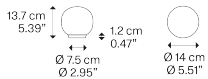

Volum,
Design by Snøhetta

Model Volum 14

Volum is an exclusive series of glass lamps that are poetically simple yet complex in their technical execution. The four blown glass globes with glossy white finish come in different sizes measuring 14, 22, 29 and 42 cm in diameter. Thanks to their inherently distinct shapes, they intuitively complement one another to form unique compositions.

Volum 14	Light source	Structure: Silicone	Diffuser: Blown glass	On / Off	Dimmer
	E14 LED 1 x 15 W Ø max 6 cm – 2.36" W / L max 9 cm – 3.54"	Translucent	Polished White	18781 1200	18781 120D
	On / Off Switch the cord or				
	E14 LED 1 x 15 W Ø max 6 cm – 2.36" W / L max 9 cm – 3.54"				
	Dimmer switch on the cord				
	Bulb not included				

Net weight: 0.71 kg

Parcels: 2

IP20

Energy Saving

Dim Triac

Options of Volum

Volum 22

Volum 29