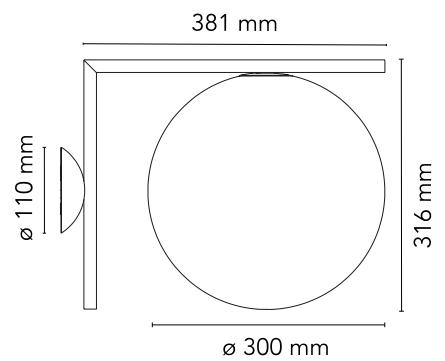

Are you a professional and your project needs consulting and support?

[BOOK AN APPOINTMENT](#)

Main specifications

Mounting	Ceiling and wall surface
Environments	Indoor dry location
Light Source Type	Bulb
Lamp category	Halogen
Lamp holders	E27
Ilcos	HSGS
Number of heads	1
Power (W)	205

Physical

Colour	Brass
Length (mm)	281
Net weight (kg)	2.75
Package volume (m3)	0.08
IP internal	20

Download

[Mounting instructions](#) PDF

[Spare Parts](#) PDF

Photometric Files

[LDT / IES](#) LDT

Technical Drawings

[2D](#) ZIP

[3D](#) ZIP

[Bim](#) ZIP

IK	IP
05	20

Schematic light drawing

Photometric

Lighting type	Total
Light distribution	Asymmetric

Electrical