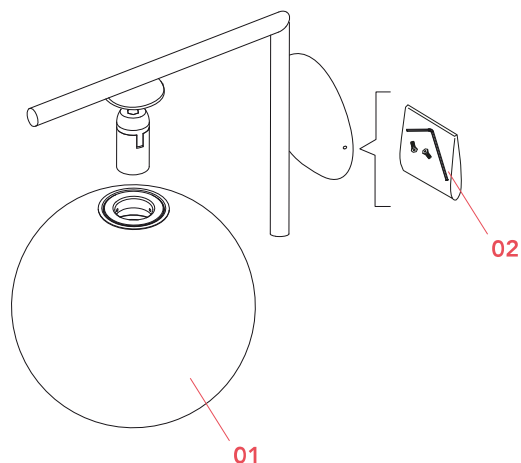

Spare Parts

01. IC Lights 2 diffuser for brass version F3137059

02. Kit with screws and allen key RF3160100

DOWNLOAD