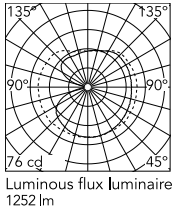

Physical

Colour	Brass
Length (mm)	281
Net weight (kg)	2.75
Package volume (m3)	0.08
IP internal	20

Download

[Mounting instructions](#) PDF

[Spare Parts](#) PDF

Photometric Files

[LDT / IES](#) LDT

Technical Drawings

[2D](#) ZIP

[3D](#) ZIP

[Bim](#) ZIP

IK	IP
05	20

Schematic light drawing

Photometric

Lighting type	Total
Light distribution	Asymmetric

Electrical