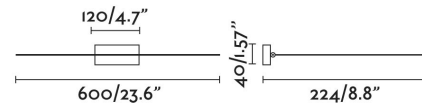

MAGRITTE-3 LED Black picture wall light 12W

Ref. 61088

MAGRITTE is a black LED wall lamp pictures adjustable, made of steel. The light source is LED 12W 3000K 750Lm CRI>80, driver included. It is a lamp with minimalist lines, which let the importance of the object lighted up.

Specifications

Bulb:	LED 12W 3000K 750Lm CRI>80
Bulb included:	Yes
Transformer:	Driver
Transformer included:	Yes
Voltage:	100-240V
Operating Frequency:	
IP:	20
Class:	II
Material:	ALUMINIUM STRUCTURE
Recommended bulb:	
Length:	600 mm
Net Width:	224 mm
Height:	40 mm
Net Weight:	0.61 kg
Volume:	0.00949 m3