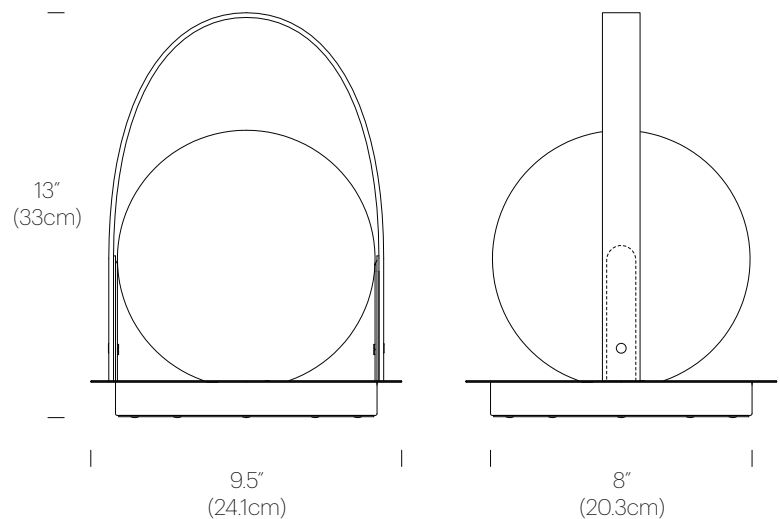

Color Temperature: 2700-1800K (warm dim)

Luminosity: 280 Lumens

Luminaire Efficacy: 87.5 Lumens/Watt

Cord Length: 6' (1.8m)

IP Rating: IP20

1 year warranty

CERTIFICATIONS

FINISHES

DIMENSIONS

BOLA LANTERN

PACKAGING WEIGHTS AND DIMENSIONS

Bola Lantern:	4LBS	10" X 10" X 14.5"
	1.8KGS	25cm X 25cm X 37cm

NOTES

Custom requests can be considered on volume orders