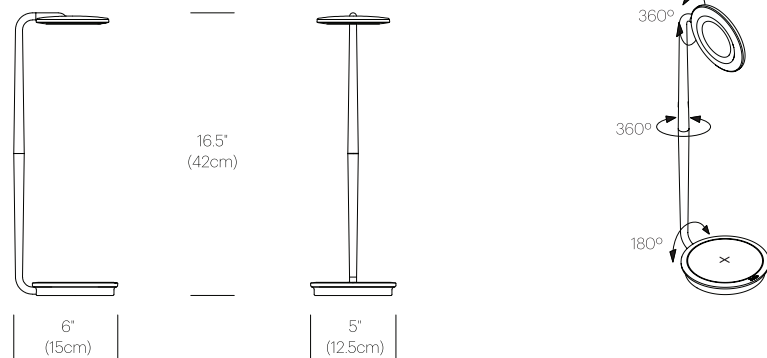

CERTIFICATIONS

PACKAGING WEIGHT AND DIMENSIONS

Pixo:	3.45LBS	17" X 9.5" X 2"
	1.6KGS	43cm X 24cm X 5cm

NOTES

- Occupancy sensor model available upon request
- Custom requests can be considered on volume orders

FINISHES

DIMENSIONS

PIXO

PIXO WALL

DESCRIPTION

Pixo offers maximum utility in a minimal footprint. The compact and efficient LED task light is highly adjustable, allowing you to focus warm, glare-free light where you need it most. For added convenience, the elegant form factor features full-range dimming via its easy to use optical switch. The base integrates a USB port for charging mobile devices. Pixo now offers an expansive array of expressive and sophisticated colors to suit every discerning taste.

FEATURES

- 360° arm rotation
- 180° arm tilt
- 360° shade rotation
- USB charging port
- Advanced LED array eliminates multiple shadows
- ADA compliant
- Ships flat-packed

SPECIFICATIONS

- Voltage: 120-240V 50-60Hz
- Power consumption: 6W MAX
- Color temperature: 3000K
- Luminosity: 325 Lumens
- Luminaire efficacy: 54 Lumens/Watt
- Color Rendition Index: 90 CRI
- 50K hour lifespan
- Cable length: 6' (182cm)
- Global multi-plug adapter available
- 1 year warranty

CERTIFICATIONS

PACKAGING WEIGHT AND DIMENSIONS

Pixo Wall:	3.45LBS	17" X 9.5" X 2"
	1.6KGS	43cm X 24cm X 5cm

NOTES

Additional finishes can be considered on volume orders

FINISHES

WHITE

DIMENSIONS