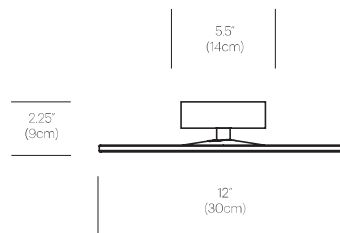

CERTIFICATIONS

PACKAGING WEIGHT AND DIMENSIONS

Circa Flush 12:	5.75LBS	15" X 14" X 4"
	2.6KGS	38cm X 36cm X 10cm
Circa Flush 16 :	9.05LBS	18.5" X 18" X 4"
	4.1KGS	47cm X 46cm X 10cm

NOTES

Custom requests can be considered on volume orders

FINISHES

DIMENSIONS

CIRCA FLUSH 12

CIRCA FLUSH 16