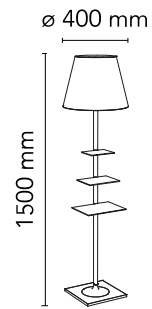

FLOS

F1011000 Transparent

Bibliothèque Nationale

Designed by Philippe Starck, 2013

Halogen - 150W

Floor lamp with diffuse light. Base, rod stand and diffuser stand in chrome-plated die-cast zinc. Base cover in zinc-plated P04 steel sheet. Internal diffuser and lamp-holder stand in opal coloured injection die-stamped PC. The external diffusers are available in matching PVC fabric, injection die-stamped methacrylate with clear or smoke-grey finish, or in silver or bronze on the inner surface, by vacuum aluminum coating. Upper ring in clear injection die-stamped PC. Brackets in polished stainless steel. A USB outlet placed on the base enables the most common smartphones and tablets to be recharged (max 2A).

Are you a professional and your project needs consulting and support?

[BOOK AN APPOINTMENT](#)

Main specifications

EAN	8059607001035
Mounting	Floor
Environments	Indoor dry location
Light Source Type	Bulb
Lamp category	Halogen
Lamp holders	E27
Ilcos	HSGS
Number of heads	1
Power (W)	150

Physical

Colour	Transparent
Length (mm)	400
Cord length (mm)	2010
Net weight (kg)	10.87
Package volume (m3)	0.39
IP internal	20

Download

[Mounting instructions](#) PDF

[Spare Parts](#) PDF

Photometric Files