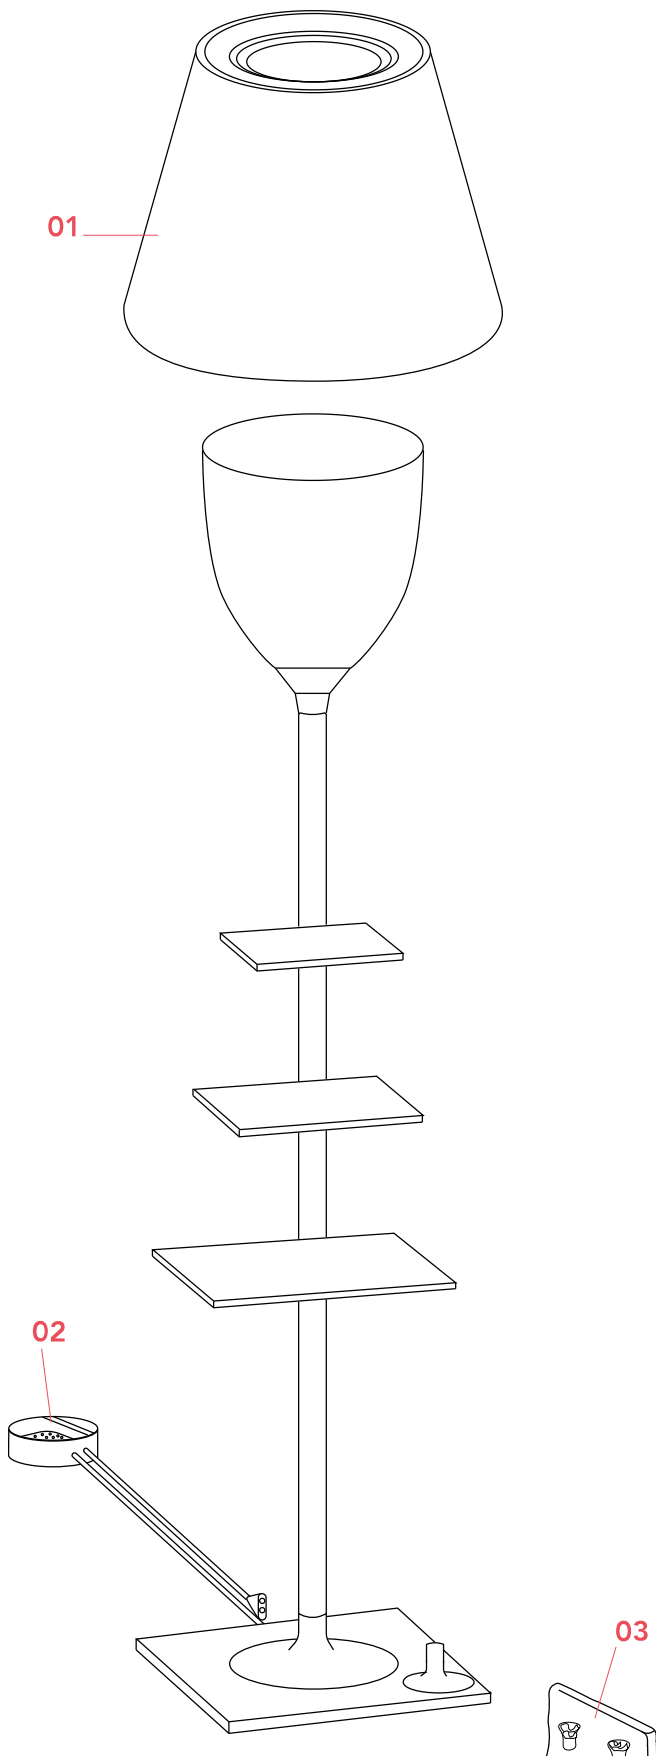

FLOS

F1011000 Transparent

Bibliothèque Nationale

Designed by Philippe Starck, 2013

Halogen - 150W

Floor lamp with diffuse light. Base, rod stand and diffuser stand in chrome-plated die-cast zinc. Base cover in zinc-plated P04 steel sheet. Internal diffuser and lamp-holder stand in opal coloured injection die-stamped PC. The external diffusers are available in matching PVC fabric, injection die-stamped methacrylate with clear or smoke-grey finish, or in silver or bronze on the inner surface, by vacuum aluminum coating. Upper ring in clear injection die-stamped PC. Brackets in polished stainless steel. A USB outlet placed on the base enables the most common smartphones and tablets to be recharged (max 2A).

Physical

Colour	Transparent
Length (mm)	400
Cord length (mm)	2010
Net weight (kg)	10.87
Package volume (m3)	0.39
IP internal	20

Download

[Mounting instructions](#) PDF

[Spare Parts](#) PDF

Photometric Files

Bulbs

NOT INCLUDED

RF26998

LED 21W E27 2450lm 3000K

DIMMER

Spare Parts

- | | | |
|-----|---|----------|
| 01. | Ktribe Floor/Table 2 fumée
diffuser assembly | F6278000 |
| 02. | Led rondo' dimmer 220/240v 40-
250w 4-100w | RF28045 |
| 03. | Kit of Quantity 5 Black Feet Padas
for Bibliotheque Nationale Base | RF05574 |