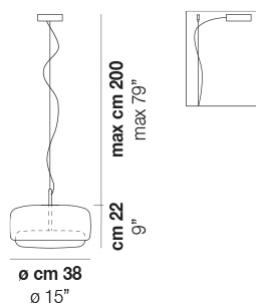

JUBE

design Favaretto&Partners 2017

Vistosi

Modello SP G_UL

Jube is a collection with a vintage style consisting of four types: suspension, wall, table, floor, all with LED light sources. Three diffuser sizes in five colours: smoky, burnt earth, old green, crystal and amethyst - and the possibility in the two larger sizes to combine a second diffuser in white glass to look like a single piece.

GLASS FINISH

FRAME FINISH

JUBE SP G CRBC OS L23 02 UL