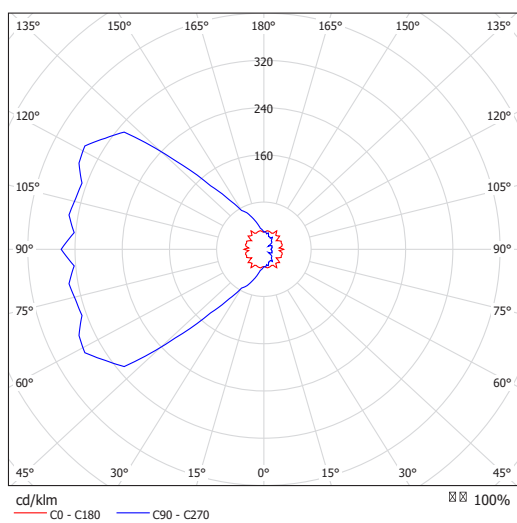

Finiture / Finishes

Vetri specchiati / Mirroring Glass

Rosoni / Canopies

Fotometrie / Photometric Data

Large Blu