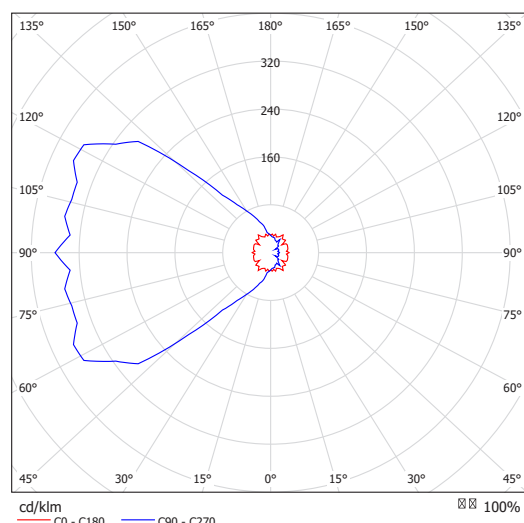

Finiture / Finishes

Vetri specchiati / Mirroring Glass

Rosoni / Canopies

Fotometrie / Photometric Data

Large Gold

NOTE:

Tutti i corpi illuminanti possono essere venduti esclusivamente con i rosone singoli o con le piastre multiple.
Vale altresì il viceversa: rosone e piastre multiple non possono essere venduti separatamente dai pendenti.
Tutti gli apparecchi sono testati e garantiti nella loro interezza: pendente + rosone oppure pendente/i + piastra multipla.
Qualsiasi installazione non autorizzata non viene giudicata conforme.

All luminaires can only be sold with the single rosettes or with the multiple plates.
The reverse is also true: rosettes and multiple plates cannot be sold separately from pendants.
All fixture are tested and guaranteed in their entirety: pendant + rosette or pendant(s) + multiplate.
Any unauthorized installation will not be deemed compliant.