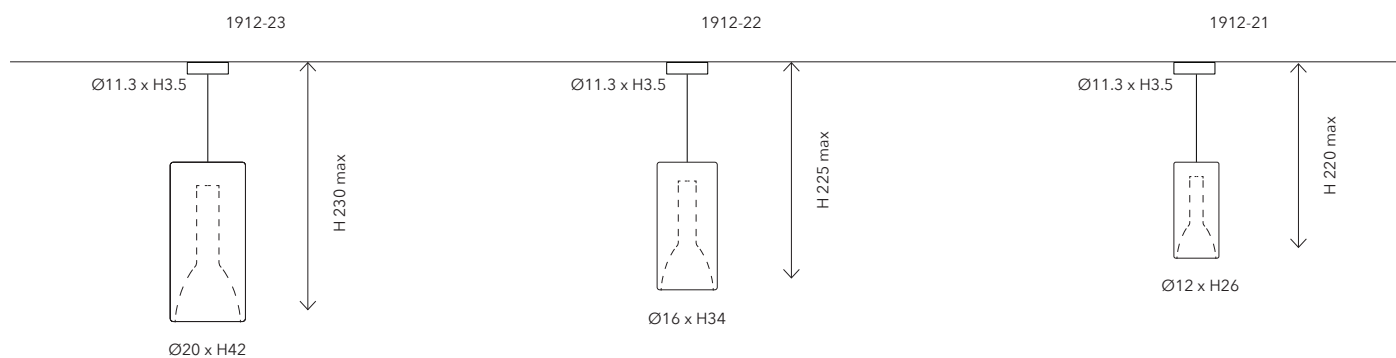

TECHNICAL SHEET

1912-23 LARGE

Mounting: Sospensione / Suspension

Environment: Indoor - IP20

Materials: Vetro / Glass

Voltage: 230V 50/60Hz

Source: 1 x 10W LED - E27

Lumen: /

Dimming: /

1912-22 MEDIUM

Mounting: Sospensione / Suspension

Environment: Indoor - IP20

Materials: Vetro / Glass

Voltage: 230V 50/60Hz

Source: 1 x 10W LED - E27

Lumen: /

Dimming: /

1912-21 SMALL

Mounting: Sospensione / Suspension

Environment: Indoor - IP20

Materials: Vetro / Glass

Voltage: 230V 50/60Hz

Source: 1 x 5W - LED E14

Lumen: /

Dimming: /

Rosoni / Canopies

0811-92 CANOPY TYPE A

Mounting: A soffitto / Ceiling

Environment: Indoor - IP20

Materials: Metallo / Metal

Dimming: on-off / dimmable DALI

0811-93 CANOPY TYPE A RECESSED

Mounting: Incasso / Recessed

Environment: Indoor - IP20

Materials: Metallo / Metal