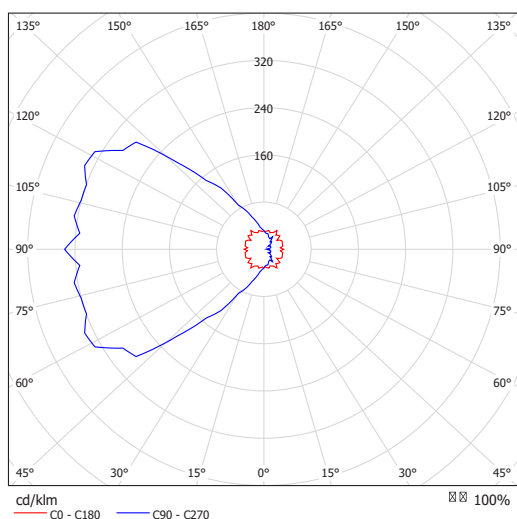

Medium Gold