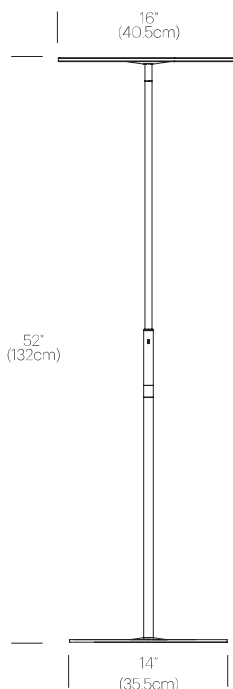

FIXTURE TYPE

Floor

LIGHT SOURCE

LED Flat-Panel

PRODUCT CODES

Circa Floor (Graphite):	CIRC FLR GPT
Circa Floor (White):	CIRC FLR WHT
Circa Floor+Ped. (Graphite):	CIRC FLR PED GPT
Circa Floor+Ped. (White):	CIRC FLR PED WHT

LIGHT CONTROL

Full range dim control 100%-10% (optical switch)

FEATURES

- 360° shade rotation
- 45° shade tilt in two directions
- USB charging port
- Ships flat-packed

SPECIFICATIONS

- Voltage: 120V or 240V 50-60Hz
- Power Consumption: 11.5W
- Color temperature: 2700K
- Luminosity: 800 Lumens
- Luminaire efficacy: 70 Lumens/Watt
- Color Rendition Index: 90 CRI
- ADA compliant
- Title 20 compliant
- 50K hour lifespan
- Cable length: 8' (244cm)
- Global multi-plug adapter available
- 1 year warranty

CERTIFICATIONS

PACKAGING WEIGHT AND DIMENSIONS

Circa Floor:	21.9LBS	29" X 18" X 3.5"
	9.9KGS	74cm X 46cm X 9cm
Circa Floor Pedestal:	2.85LBS	11" X 11" X 3"
	1.3KGS	28cm X 28cm X 8cm

NOTES

Custom requests can be considered on volume orders

FINISHES

WHITE

GRAPHITE

DIMENSIONS

CIRCA FLOOR

CIRCA FLOOR+PEDESTAL