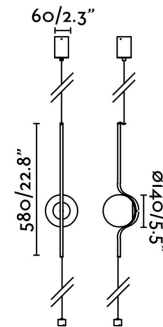

Specifications

Bulb:	LED 6W 2700K 570 lm
Bulb included:	Yes
Transformer:	Driver
Transformer included:	Yes
Voltage:	100-240V
Operating Frequency:	
IP:	20
Class:	II
Material:	Aluminium and opal glass diffuser
Designer:	NAHTRANG
Recommended bulb:	
Height:	1180 mm
Net Weight:	2.40 kg
Volume:	0.02536 m3