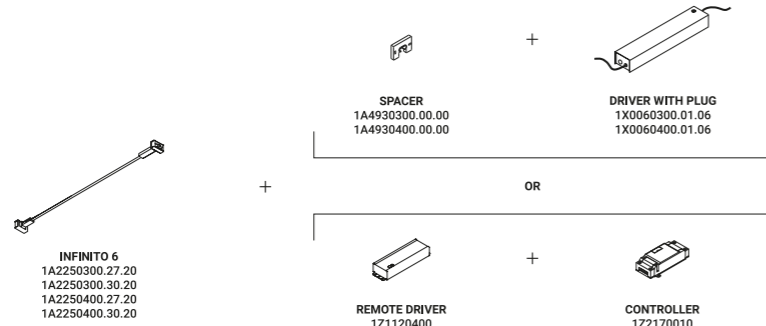

How to order - INFINITO 6