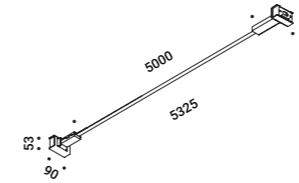

Note Tunable White describes the variable colour temperature controls from warm white to cool white light. *Tunable White è la regolazione variabile della temperatura di colore della luce dalla tonalità calda a quella fredda.*

INFINITO 5 TW
Tunable White
96W
24V DC
2700K / 6500K - 4940lm
CRI >90
Driver not included
CE IP20

Matt White - 2700K / 6500K
Matt Black - 2700K / 6500K

1A4860300.96.20
1A4860400.96.20