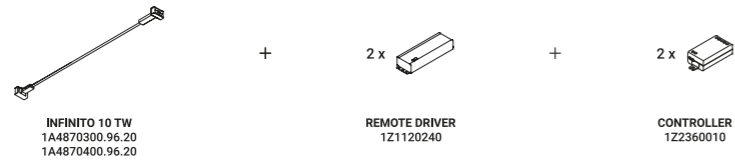

How to order -
INFINITO 10 TW