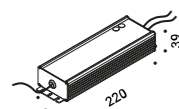

Driver / Alimentatore				Not included
100-240V	24V/120W/IP67/1-10V	INFINITO 5 TW / INFINITO 10 TW	1Z1120240