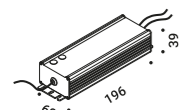

Driver / Alimentatore				Not included
100-240V	48V/80W/IP67/1-10V	INFINITO 6	1Z1120400