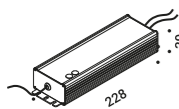

Driver / Alimentatore				Not included
100-240V	48V/150W/IP67/1-10V	INFINITO 12	1Z1120250