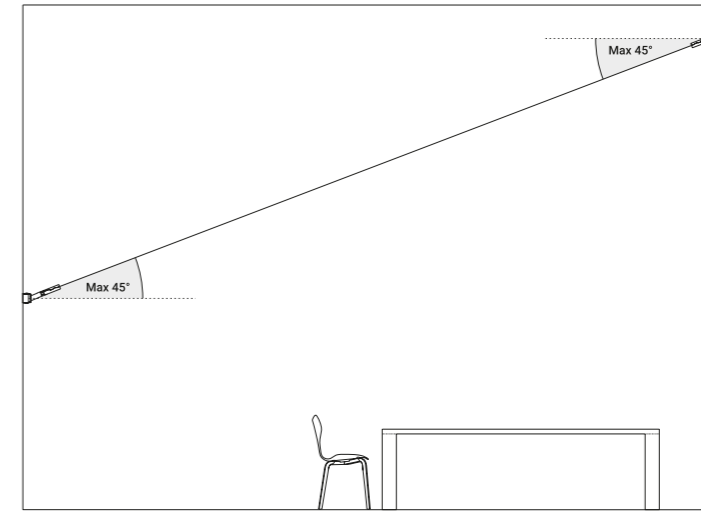

Swallows / Rondini				Not included
Matt Black			1A0290400.00.00	

Example of installation with remote driver

Example of installation with driver with plug

Example of installation with max rotation 30°

1A0340400.00.00 - 1A0350400.00.00 - Example of installation with kit wall connection sloped 75°