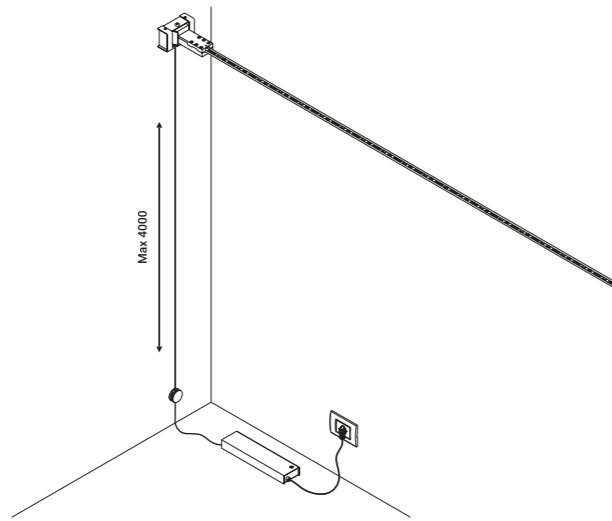

Ceiling installation kit / Kit d'installazione da soffitto				Not included
Matt Black			1A0080400.00.00	

Kit wall connection vertical sloped 45° / Kit attacco da parete per inclinazione verticale 45°				Not included
Matt Black			1A0120400.00.00	

Kit wall connection sloped right 75° / Kit attacco da parete per inclinazione 75° destro				Not included
Matt Black			1A0340400.00.00	

Kit wall connection sloped left 75° / Kit attacco da parete per inclinazione 75° sinistro				Not included
Matt Black			1A0350400.00.00	

Swallows / Rondini				Not included
Matt Black			1A0290400.00.00	

Example of installation with remote driver

Example of installation with driver with plug

Example of installation with max rotation 30°

1A0340400.00.00 - 1A0350400.00.00 - Example of installation with kit wall connection sloped 75°