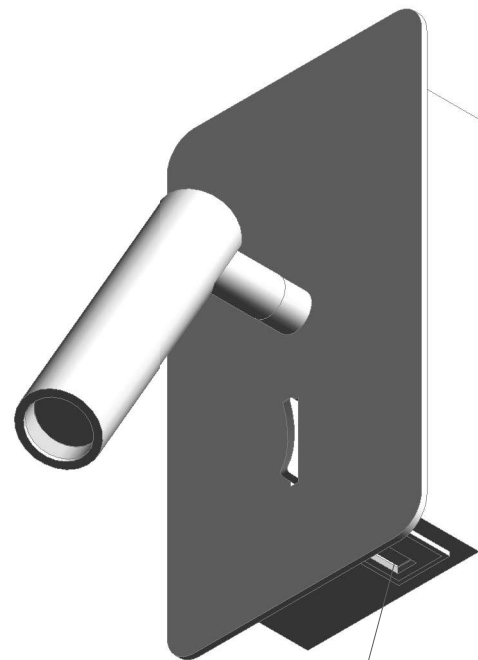

Category: Indoor
Subcategory: Surface

Fixing Dimensions

USB for #62116, #62117