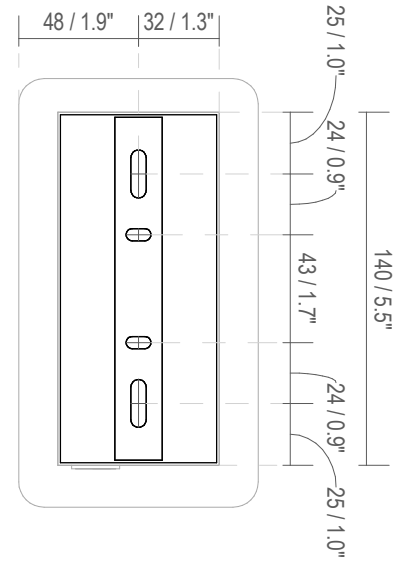

Category: Indoor
Subcategory: Surface

Fixing Dimensions

USB for #62116, #62117