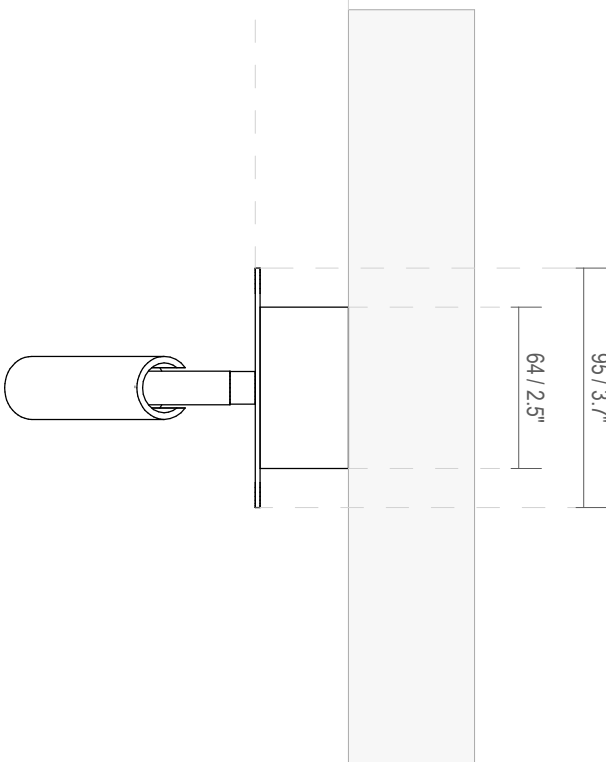

Category: Indoor
Subcategory: Surface

Fixing Dimensions

USB for #62116, #62117