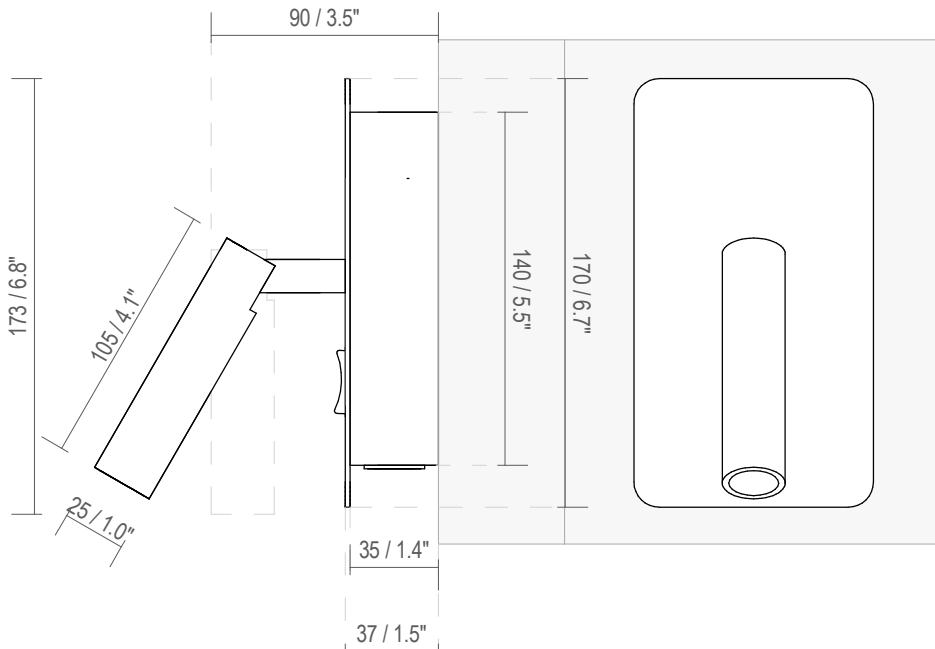

Category: Indoor
Subcategory: Surface

Fixing Dimensions

USB for #62116, #62117