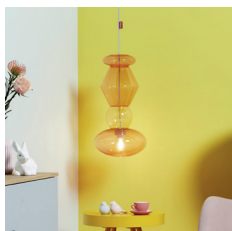

**Life cycle lamp**  
50.000 hrs +

**Brightness**  
212.3 lm

**Battery type**  
Remote (CR2032)

**# Batch number**  
On the sticker inside of the ceiling cap

- ★ Features**
- Including white and light grey ceiling cap
  - Comes with remote
  - Dimmable lamp
  - You can choose for a set consisting out of either 1, 2, 3 or 4 candies
  - Candyofnie is available in multiple shapes and colors
  - The available combinations are mentioned in the colorbinder: Lighting

### HOW TO ENJOY YOUR PRODUCT TO THE MAX

**Keeping it clean**  
Use a soft cloth and lukewarm water to clean the lamp gently

Candyofnie

Candyofnie is available in multiple shapes and colors

You can choose for a set consisting out of either 1, 2, 3 or 4 candies