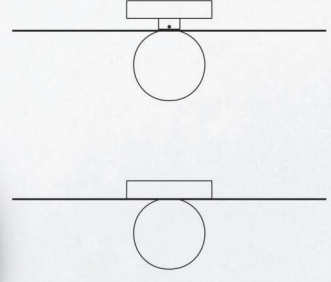

BOLA DISC FLUSH

DESCRIPTION

A study in refined simplicity, Bola Flush offers a magical combination of mirror and globe refined down to its bare essentials. The objective with the Bola Flush is to provide both direct and reflected light from either ceiling or wall mounted vantage points. Bola Flush brings elegance and refinement with four sizes and six finishes in chrome, brass, rose gold, gunmetal, and lacquered white or matte black. An ideal fixture for adding 'diffused' and 'reflected' light in hallway corridors, nooks, dining settings, bedrooms, or living areas. Stunning groupings can also be created by mixing different sizes together to form unique custom light displays.

FINISHES

BOLA DISC

DIMENSIONS

BOLA DISC FLUSH 12, 18, 22, 32

Heraek

| PACKAGING WEIGHT AND DIMENSIONS | |
|-------------------------------------|--|
| Bola Disc 12 (Steel Shade) | 4LBS 15" X 15" X 7" 38cm X 38cm X 18cm |
| Bola Disc 12 (White Aluminum Shade) | 2.4LBS 15" X 15" X 7" 38cm X 38cm X 18cm |
| Bola Disc 18 (Steel Shade) | 6.6LBS 20.75" X 20.75" X 8" 53cm X 53cm X 20cm |
| Bola Disc 18 (White Aluminum Shade) | 3.9KG 20.75" X 20.75" X 8" 53cm X 53cm X 20cm |
| Bola Disc 22 (Steel Shade) | 3KG 24" X 24" X 10" 61cm X 61cm X 25cm |
| Bola Disc 22 (White Aluminum Shade) | 5.6KG 24" X 24" X 10" 61cm X 61cm X 25cm |
| Bola Disc 32 (Steel Shade) | 23.8LBS 34.5" X 34.5" X 10.5" 87cm X 87cm X 27cm |
| Bola Disc 32 (White Aluminum Shade) | 10.8KG 34.5" X 34.5" X 10.5" 87cm X 87cm X 27cm |
| | 7.9KG 34.5" X 34.5" X 10.5" 87cm X 87cm X 27cm |

NOTES

Custom requests can be considered on volume orders

Pablo

Pablo

BOLA DISC FLUSH GROUPING

Stunning compositions can be created by mixing or matching different sizes and finishes together to form unique customized light clusters.

1" add-on standoff
allows for overlapping
disc groupings

PRODUCT CODE
BOLA FSH STAND

1.5"
(38mm)

1"
(23mm)