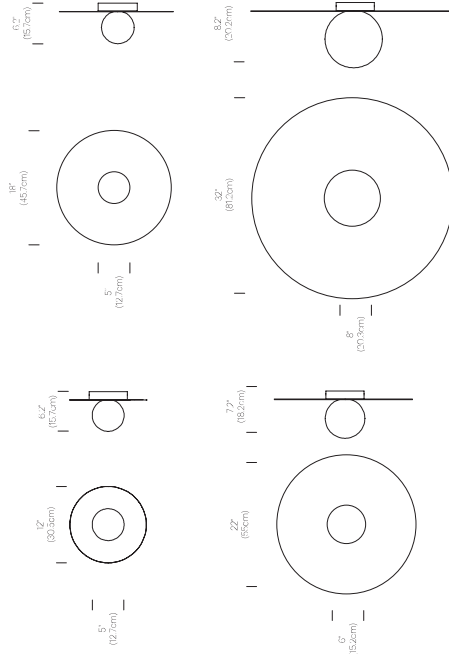

BOLA DISC FLUSH

DESCRIPTION

FIXTURE TYPE

Wall/Ceiling

LIGHT SOURCE

PRODUCT CODES

Bola Flush 12 (Chrome):	BOLA FSH 12 CRM	Bola Flush 32 (Gunmetal):	BOLA FSH 32 GUN
Bola Flush 12 (Brass):	BOLA FSH 12 BRA	Bola Flush 32 (Gloss White/Chrome):	BOLA FSH 32 WHT
Bola Flush 12 (Rose Gold):	BOLA FSH 12 RGD	Bola Flush 32 (Matte Black):	BOLA FSH 32 BLK
Bola Flush 12 (Gunmetal):	BOLA FSH 12 GUN	Bola Flush Standoff	BOLA FSH STAND
Bola Flush 12 (Gloss White/Chrome):	BOLA FSH 12 WHT		
Bola Flush 12 (Matte Black):	BOLA FSH 12 BLK		
Bola Flush 18 (Chrome):	BOLA FSH 18 CRM		
Bola Flush 18 (Brass):	BOLA FSH 18 BRA		
Bola Flush 18 (Rose Gold):	BOLA FSH 18 RGD		
Bola Flush 18 (Gunmetal):	BOLA FSH 18 GUN		
Bola Flush 18 (Gloss White/Chrome):	BOLA FSH 18 WHT		
Bola Flush 18 (Matte Black):	BOLA FSH 18 BLK		
Bola Flush 22 (Chrome):	BOLA FSH 22 CRM		
Bola Flush 22 (Brass):	BOLA FSH 22 BRA		
Bola Flush 22 (Rose Gold):	BOLA FSH 22 RGD		
Bola Flush 22 (Gunmetal):	BOLA FSH 22 GUN		
Bola Flush 22 (Gloss White/Chrome):	BOLA FSH 22 WHT		
Bola Flush 22 (Matte Black):	BOLA FSH 22 BLK		
Bola Flush 32 (Chrome):	BOLA FSH 32 CRM		
Bola Flush 32 (Brass):	BOLA FSH 32 BRA		
Bola Flush 32 (Rose Gold):	BOLA FSH 32 RGD		

FINISHES

BOLA DISC

DIMENSIONS

BOLA DISC FLUSH 12, 18, 22, 32