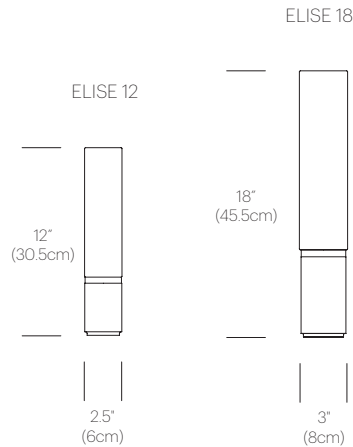

DIMENSIONS